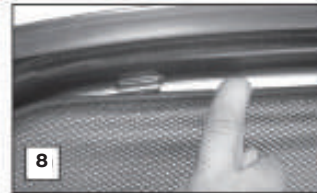

CL-P03 x 4

CL-W01 x 1

Installation

SEAT EXEO 4 DOOR

SEA-EXEO-4-A

SIDE SHADE INSTALLATION

Installation

SEAT EXEO 4 DOOR