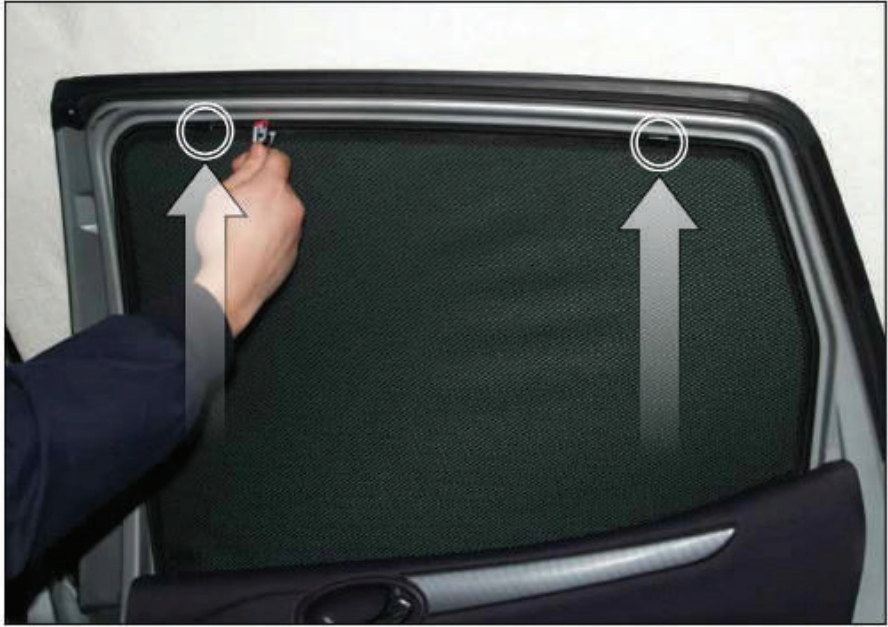

X2

Installation

MERCEDES-BENZ A CLASS 5DR
MB-ALWB-5-A

SIDE SHADE INSTALLATION

x2

Installation

MERCEDES-BENZ A CLASS 5DR
MB-ALWB-5-A

PORT SHADE INSTALLATION