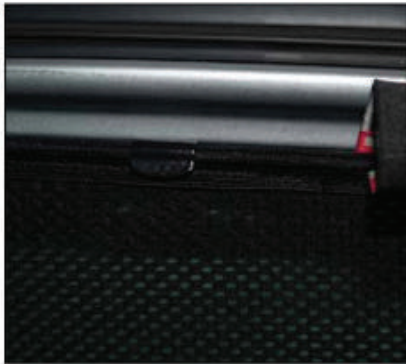

X2

Installation

MERCEDES-BENZ A CLASS 5DR
MB-ALWB-5-A

SIDE SHADE INSTALLATION

x2

Installation

MERCEDES-BENZ A CLASS 5DR
MB-ALWB-5-A

PORT SHADE INSTALLATION