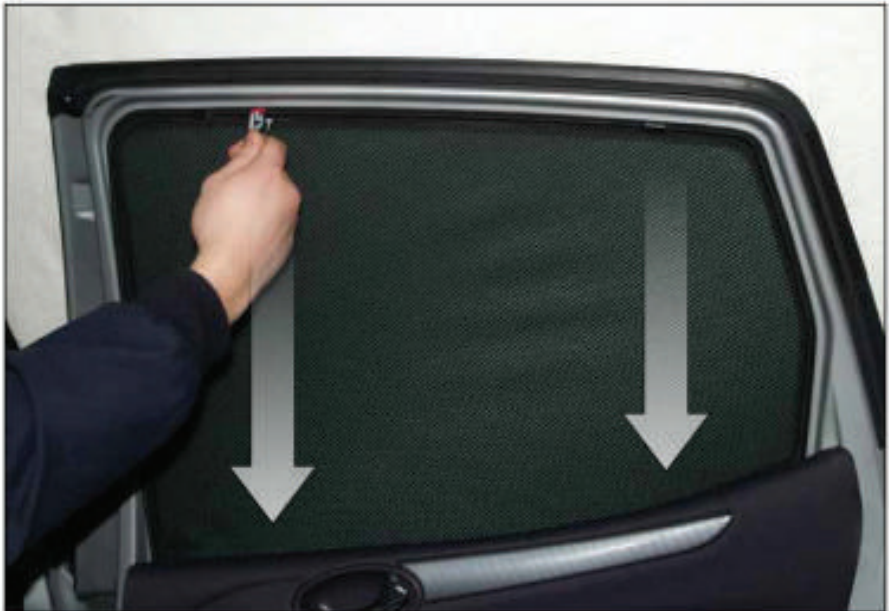

Installation Manual

MERCEDES-BENZ A CLASS 5DR
MB-ALWB-5-A

COMPONENTS INCLUDED

FIXING CLIPS

CL-M02 x 6

Installation

MERCEDES-BENZ A CLASS 5DR
MB-ALWB-5-A

SIDE SHADE INSTALLATION

X2

Installation

MERCEDES-BENZ A CLASS 5DR
MB-ALWB-5-A

SIDE SHADE INSTALLATION

x2

Installation

MERCEDES-BENZ A CLASS 5DR
MB-ALWB-5-A

PORT SHADE INSTALLATION