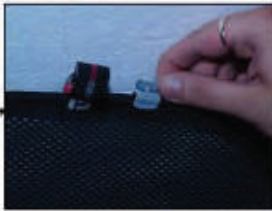

SIDE SHADE INSTALLATION