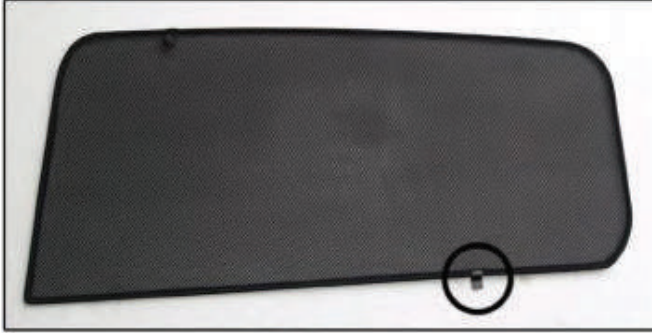

SIDE SHADE INSTALLATION