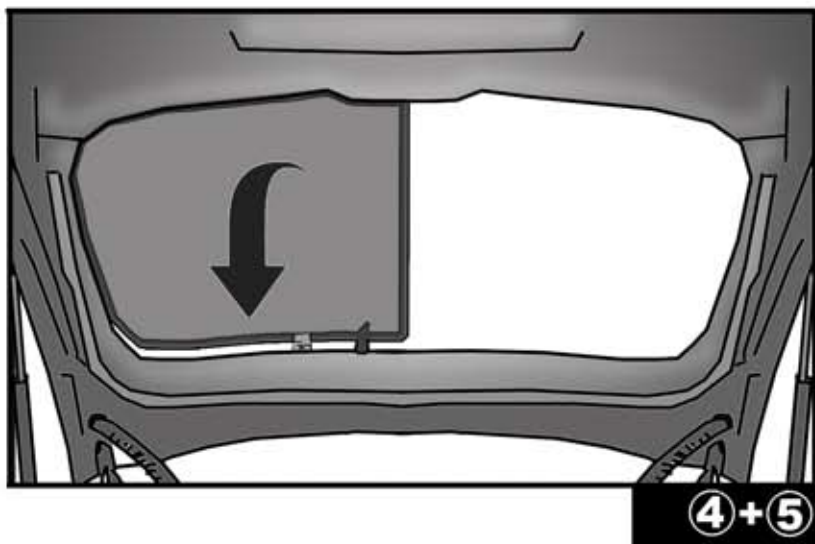

REAR SHADE INSTALLATION