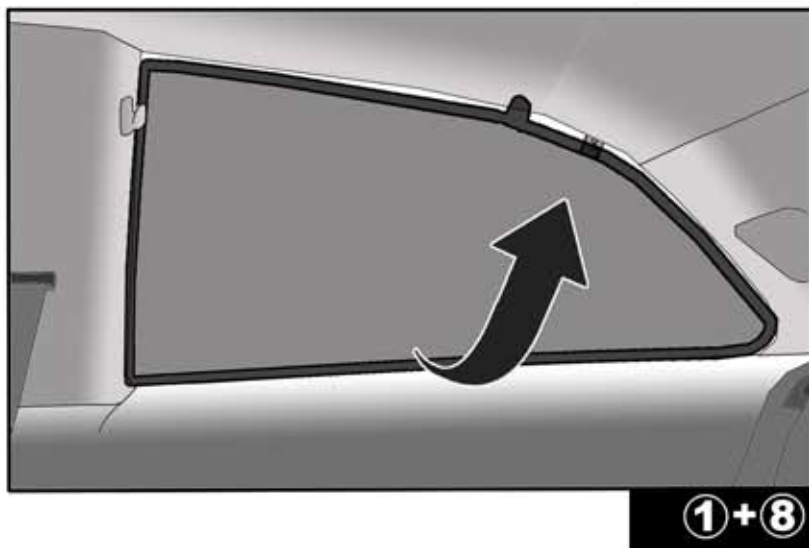

SIDE SHADE INSTALLATION

①+⑧

①+⑧

①+⑧