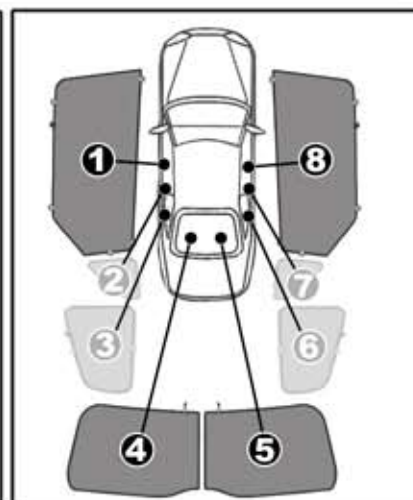

INSTALLATION INSTRUCTIONS

AUDI A1 - 2010

AU-A1-3-A

COMPONENTS INCLUDED

SHADES

FIXING CLIPS

SIDE SHADE INSTALLATION

①+⑧