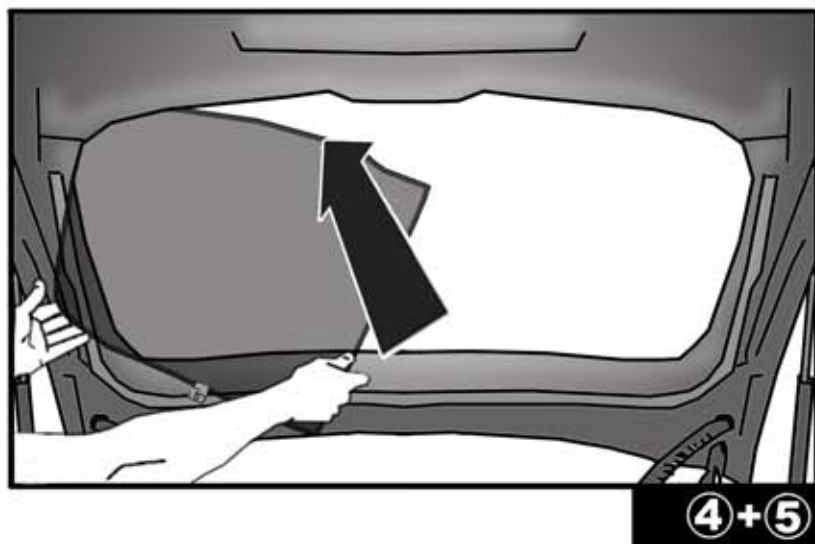

REAR SHADE INSTALLATION