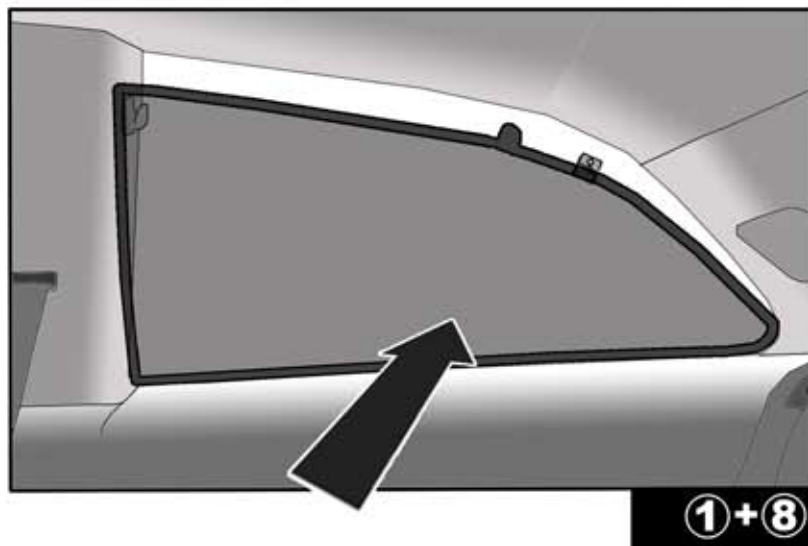

INSTALLATION INSTRUCTIONS

AUDI A1 - 2010

AU-A1-3-A

COMPONENTS INCLUDED

SHADES

FIXING CLIPS

SIDE SHADE INSTALLATION

①+⑧