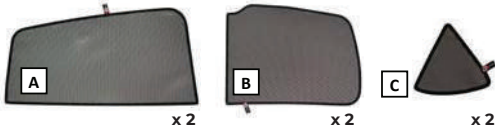

Installation Manual

SEAT LEON 5DR
SEA-LEON-5-B

COMPONENTS INCLUDED

FIXING CLIPS

SIDE SHADE INSTALLATION

Installation

SEAT LEON 5DR

SEA-LEON-5-B