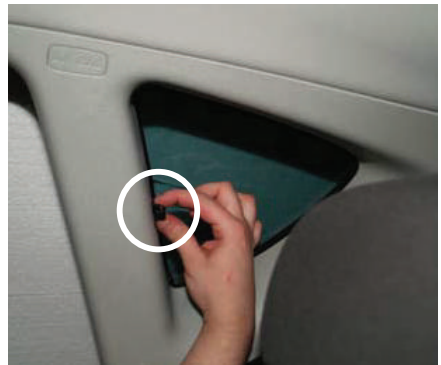

Installation

SEAT LEON 5DR

SEA-LEON-5-B

PORT SHADE INSTALLATION