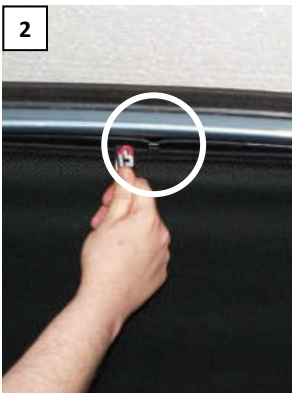

Installation Manual

SEAT LEON 5DR
SEA-LEON-5-B

COMPONENTS INCLUDED

FIXING CLIPS

SIDE SHADE INSTALLATION

Installation

SEAT LEON 5DR

SEA-LEON-5-B