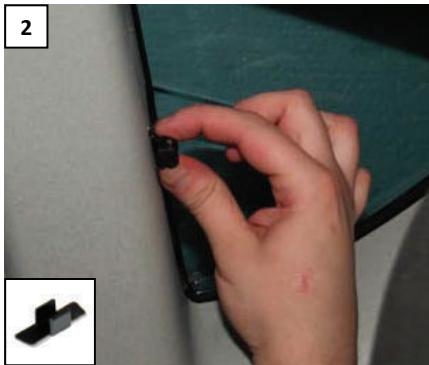

Installation

SEAT LEON 5DR

SEA-LEON-5-B

PORT SHADE INSTALLATION