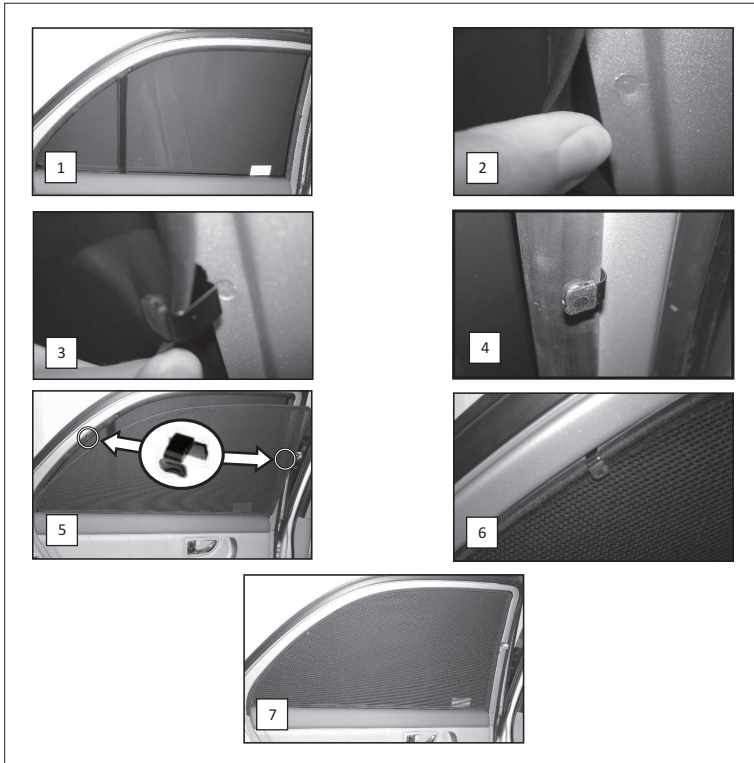

Installation Manual

KIA SORENTO 5 DOOR
KIA-SORE-5-A

COMPONENTS INCLUDED

x 2

x 2

x 2

FIXING CLIPS

CL-M05 x 4

CL-M02 x 4

CL-P02 x 4

CL-W01 x 1

CAR
S H A D E S

Installation

KIA SORENTO 5 DOOR

KIA-SORE-5-A

SIDE & REAR QUARTER SHADE INSTALLATION