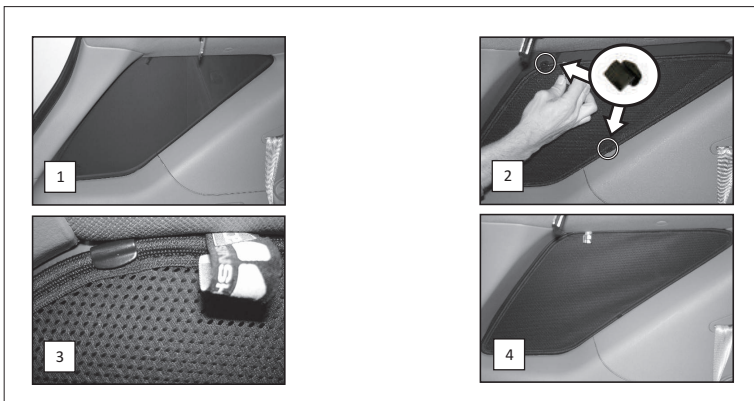

CL-M02 x 4

CL-P02 x 4

CL-W01 x 1

CAR
S H A D E S

Installation

KIA SORENTO 5 DOOR

KIA-SORE-5-A

SIDE & REAR QUARTER SHADE INSTALLATION