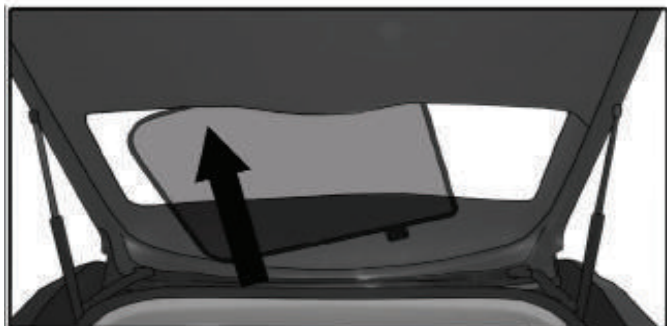

SIDE SHADE INSTALLATION

Installation

RENAULT LAGUNA 2DR
REN-LAGU-2-B

REAR SHADE INSTALLATION

4+5

4+5

4+5

Installation