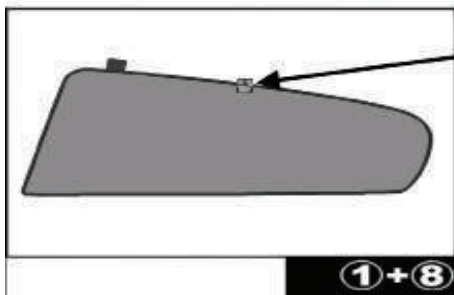

Installation

RENAULT LAGUNA 2DR
REN-LAGU-2-B

SIDE SHADE INSTALLATION