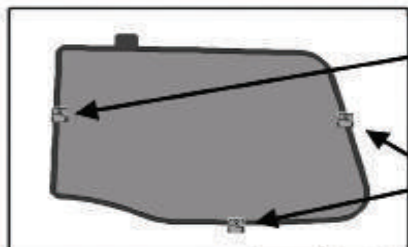

SIDE SHADE INSTALLATION

Installation

RENAULT LAGUNA 2DR
REN-LAGU-2-B

REAR SHADE INSTALLATION

4+5

4+5

4+5

Installation