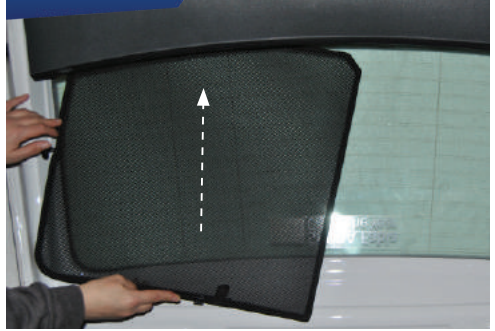

STEP #1

ATTACH CLIPS ON SHADE EDGES

STEP #2

INSERT CLIPS BEHIND INTERIOR TRIM

STEP #3

ENSURE SECURELY FITTED IN PLACE

Rear Shade Installation

SKODA FABIA EST
SKO-FABI-E-C

COMPONENTS NEEDED:

STEP #1

ATTACH CLIPS ON SHADE EDGES

STEP #2

POSITION THE REAR SHADE

STEP #3

INSERT CLIPS BEHIND INTERIOR TRIM

STEP #4