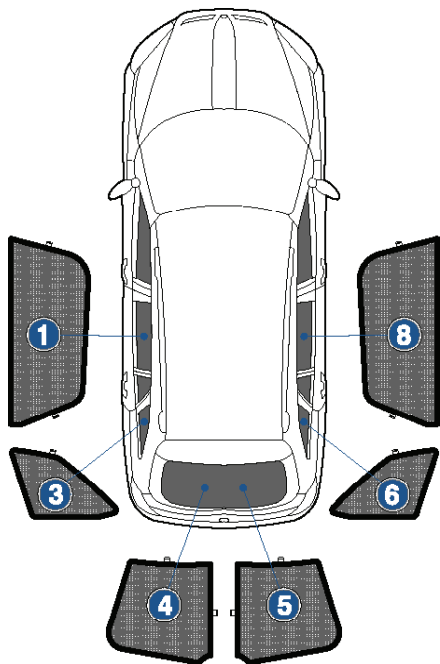

Installation Manual

SKODA FABIA EST
SKO-FABI-E-C

COMPONENTS INCLUDED

SHADES

FIXING CLIPS

CL-M02 x 6

CL-M05 x 4

CL-M14 x 1

CL-T01 x 1

Side Shade Installation

SKODA FABIA EST
SKO-FABI-E-C

COMPONENTS NEEDED:

STEP #1

INSERT CLIPS INSIDE WEATHERSTRIP

STEP #2

POSITION THE SIDE SHADE

STEP #3

ATTACH SIDE SHADE BEHIND CLIPS

STEP #4

ENSURE SECURELY FITTED IN PLACE

CAR
SHADES

Quarter Light Shade Installation

SKODA FABIA EST
SKO-FABI-E-C

COMPONENTS NEEDED: