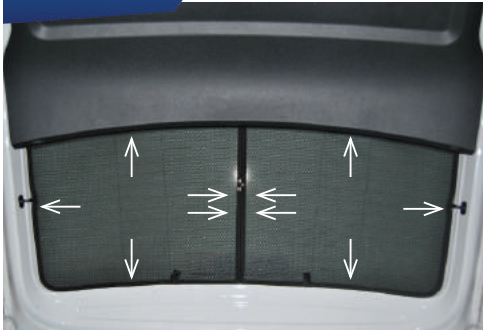

STEP #5

ENSURE SECURELY FITTED IN PLACE