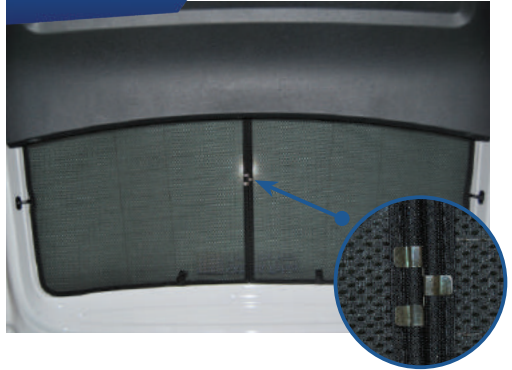

STEP #4

REPEAT THE PROCESS ON OTHER SHADE