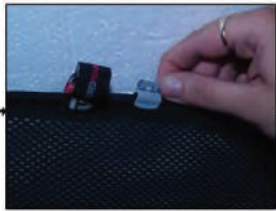

SIDE SHADE INSTALLATION