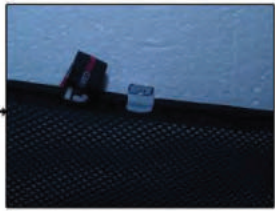

Installation Manual

MERCEDES-BENZ CLK 2DR
MB-CLK-2-A

COMPONENTS INCLUDED

SIDE WINDOWS X2

TAILGATE WINDOW X2

CL-M02 x 2

CL-M03 x 2

CL-M14 x 1

Installation

MERCEDES-BENZ CLK 2DR
MB-CLK-2-A

SIDE SHADE INSTALLATION

Installation

MERCEDES-BENZ CLK 2DR
MB-CLK-2-A

SIDE SHADE INSTALLATION

Installation

MERCEDES-BENZ CLK 2DR
MB-CLK-2-A