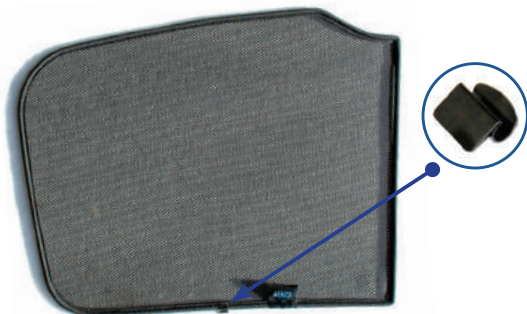

Installation

SEAT LEON 5DR
SEA-LEON-5-D

Components Needed

Tailgate Shade Installation

STEP 1