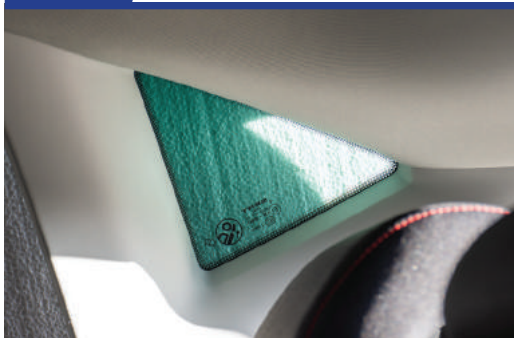

Installation

SEAT LEON 5DR
SEA-LEON-5-D

Components Needed

Port Shade Installation

STEP 1

STEP 2

STEP 3

STEP 4

STEP 5

STEP 6

Repeat this whole process for the other side.