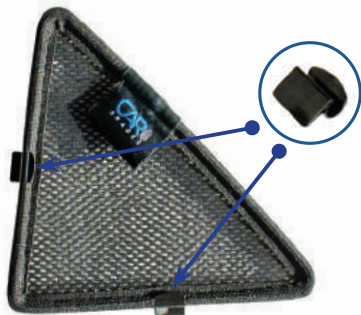

Installation

SEAT LEON 5DR
SEA-LEON-5-D

Components Needed

Port Shade Installation

STEP 1