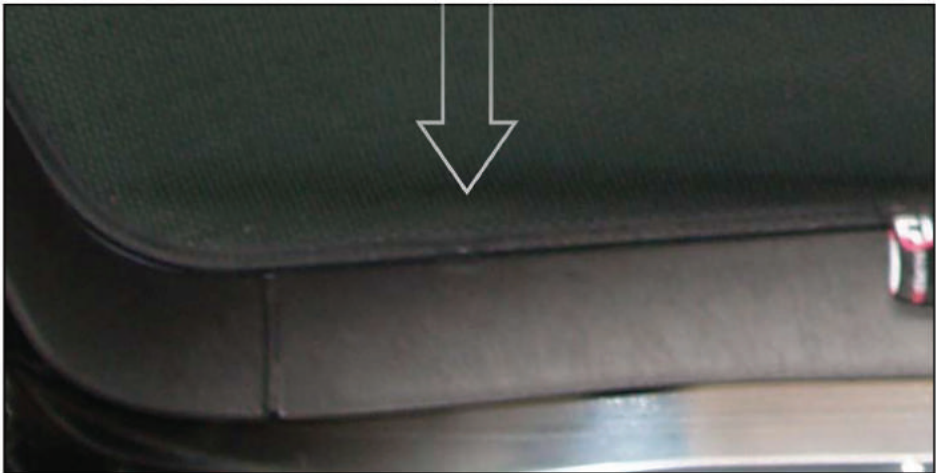

REAR SHADE INSTALLATION

X2

Installation

PEUGEOT 307 SW ESTATE

PEU-307-E-A

REAR SHADE INSTALLATION

Installation

PEUGEOT 307 SW ESTATE