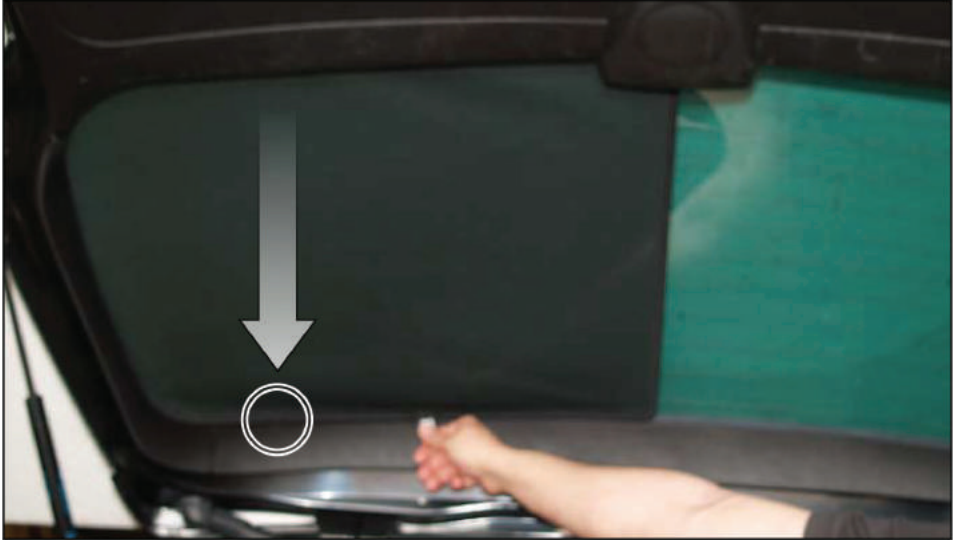

REAR SHADE INSTALLATION

X2

Installation

PEUGEOT 307 SW ESTATE

PEU-307-E-A

REAR SHADE INSTALLATION

Installation

PEUGEOT 307 SW ESTATE