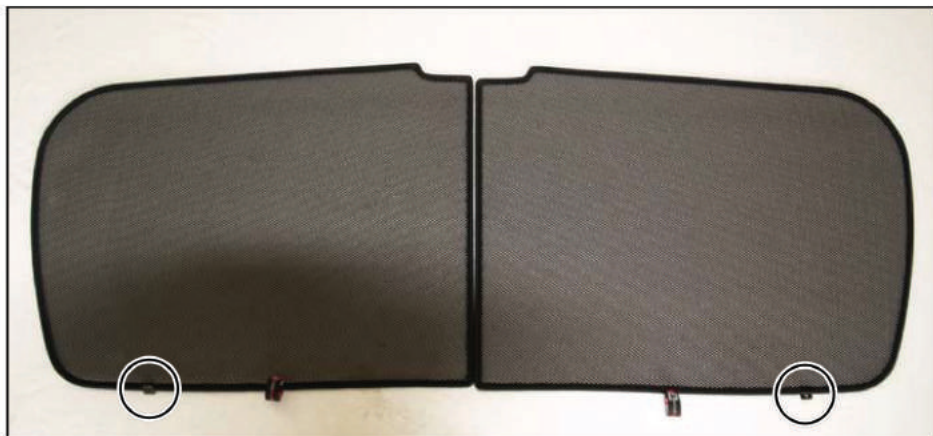

Installation

PEUGEOT 307 SW ESTATE

PEU-307-E-A

REAR SHADE INSTALLATION

X2