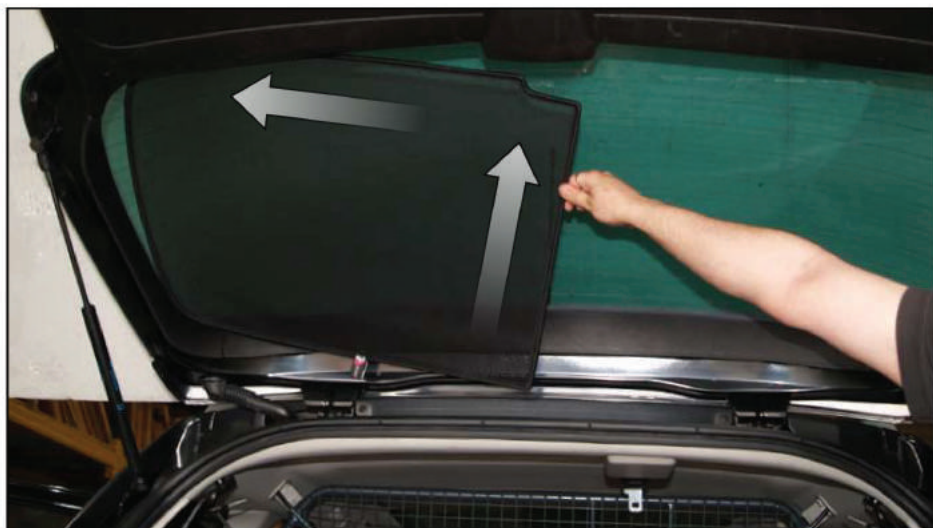

Installation

PEUGEOT 307 SW ESTATE

PEU-307-E-A

REAR SHADE INSTALLATION

X2