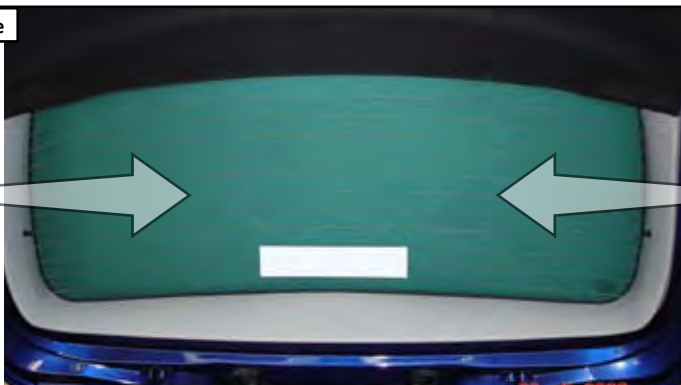

## INSTALLATION INSTRUCTIONS - SEA-ALTE-5-A

Repeat on opposite window

# INSTALLATION INSTRUCTIONS - SEA-ALTE-5-A

1 Attach clips at positions shown

2 Install shades to each side

3 Push shade up and fix clip behind the trim

4 Shade is installed

5 Repeat on opposite side