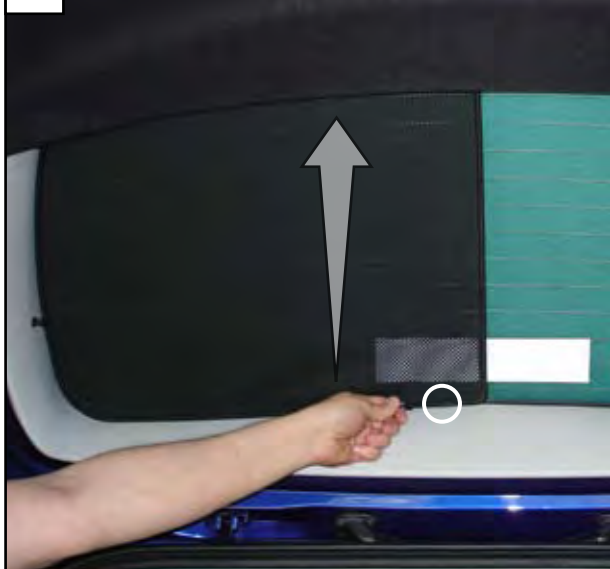

# INSTALLATION INSTRUCTIONS - SEA-ALTE-5-A

1 Attach clips at positions shown

2 Install shades to each side

3 Push shade up and fix clip behind the trim

4 Shade is installed

5 Repeat on opposite side