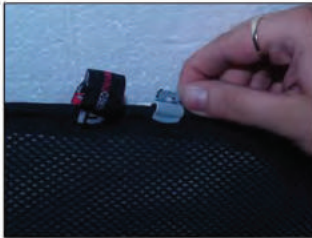

Installation

FORD RANGER 3 4DR

FOR-RANG-4-C

TAILGATE SHADE INSTALLATION