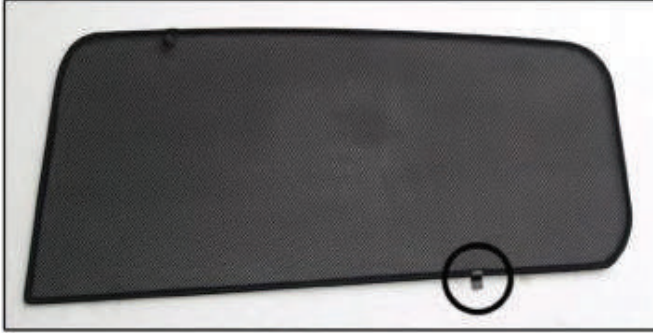

SIDE SHADE INSTALLATION