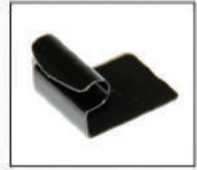

SIDE SHADE INSTALLATION