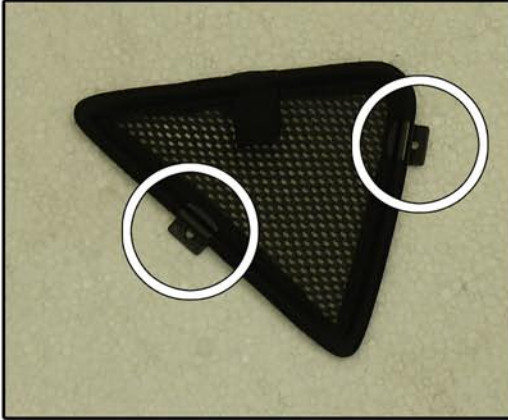

INSTALLATION INSTRUCTIONS

Seat Ibiza 5dr

SEA-IBIZ-5-B

COMPONENTS INCLUDED

SHADES

FIXING CLIPS

SIDE SHADE INSTALLATION

SIDE SHADE INSTALLATION

PORT SHADE INSTALLATION

TAILGATE SHADE INSTALLATION

TAILGATE SHADE INSTALLATION

X2