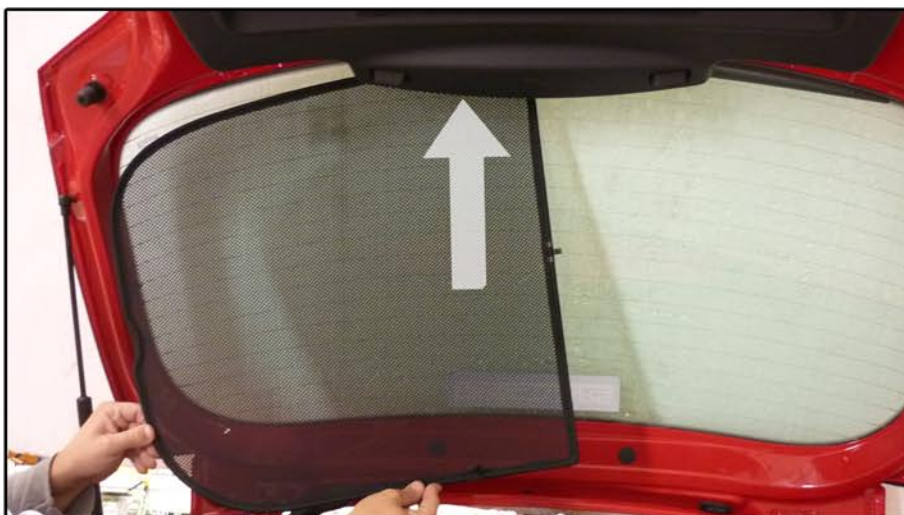

INSTALLATION INSTRUCTIONS

Seat Ibiza 5dr

SEA-IBIZ-5-B

COMPONENTS INCLUDED

SHADES

FIXING CLIPS

SIDE SHADE INSTALLATION

SIDE SHADE INSTALLATION

PORT SHADE INSTALLATION

TAILGATE SHADE INSTALLATION

TAILGATE SHADE INSTALLATION

X2