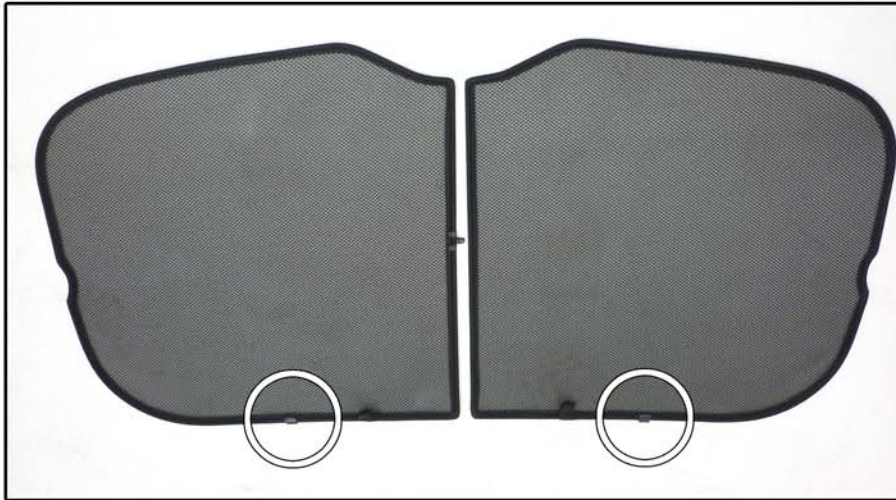

INSTALLATION INSTRUCTIONS

Seat Ibiza 5dr

SEA-IBIZ-5-B

COMPONENTS INCLUDED

SHADES

FIXING CLIPS

SIDE SHADE INSTALLATION

SIDE SHADE INSTALLATION

PORT SHADE INSTALLATION

TAILGATE SHADE INSTALLATION

TAILGATE SHADE INSTALLATION

X2