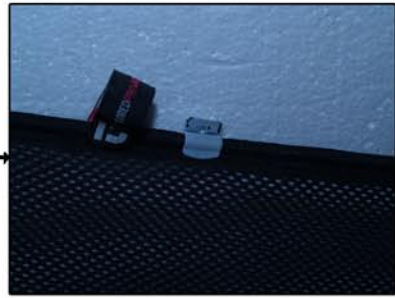

INSTALLATION INSTRUCTIONS

Seat Ibiza 5dr

SEA-IBIZ-5-B

COMPONENTS INCLUDED

SHADES

FIXING CLIPS

SIDE SHADE INSTALLATION

SIDE SHADE INSTALLATION

PORT SHADE INSTALLATION

TAILGATE SHADE INSTALLATION

TAILGATE SHADE INSTALLATION

X2