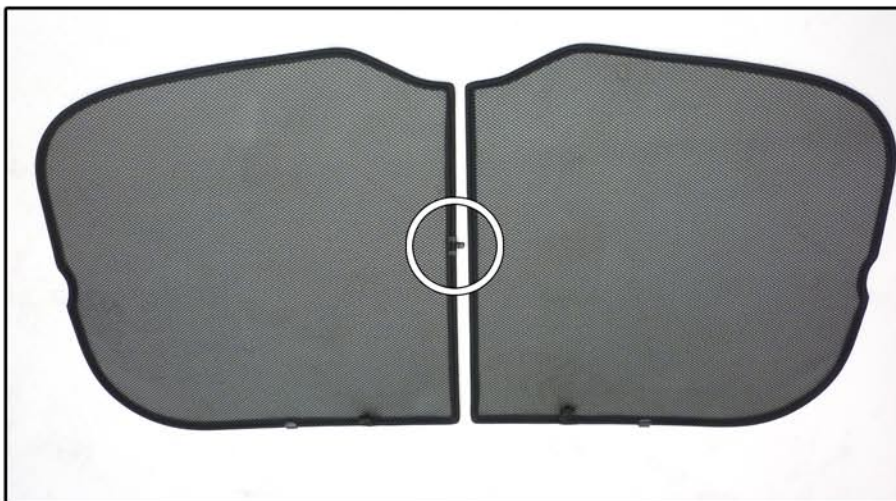

INSTALLATION INSTRUCTIONS

Seat Ibiza 5dr

SEA-IBIZ-5-B

COMPONENTS INCLUDED

SHADES

FIXING CLIPS

SIDE SHADE INSTALLATION

SIDE SHADE INSTALLATION

PORT SHADE INSTALLATION

TAILGATE SHADE INSTALLATION

TAILGATE SHADE INSTALLATION

X2