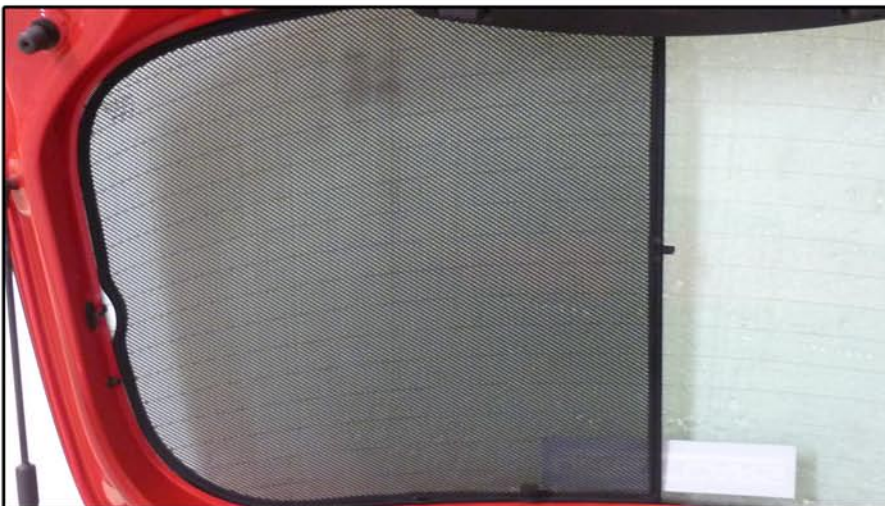

INSTALLATION INSTRUCTIONS

Seat Ibiza 5dr

SEA-IBIZ-5-B

COMPONENTS INCLUDED

SHADES

FIXING CLIPS

SIDE SHADE INSTALLATION

SIDE SHADE INSTALLATION

PORT SHADE INSTALLATION

TAILGATE SHADE INSTALLATION

TAILGATE SHADE INSTALLATION

X2