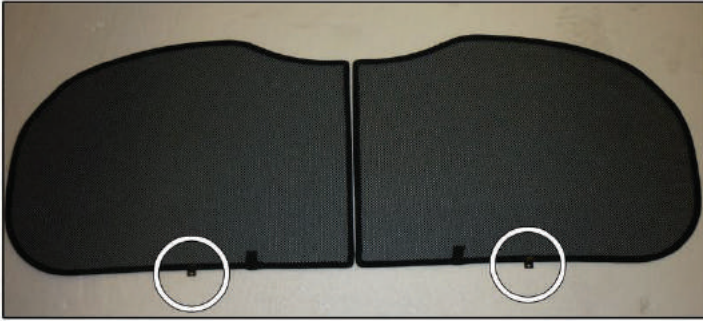

Installation

FORD S-MAX 5DR
FOR-SMAX-5-A

TAILGATE SHADE INSTALLATION