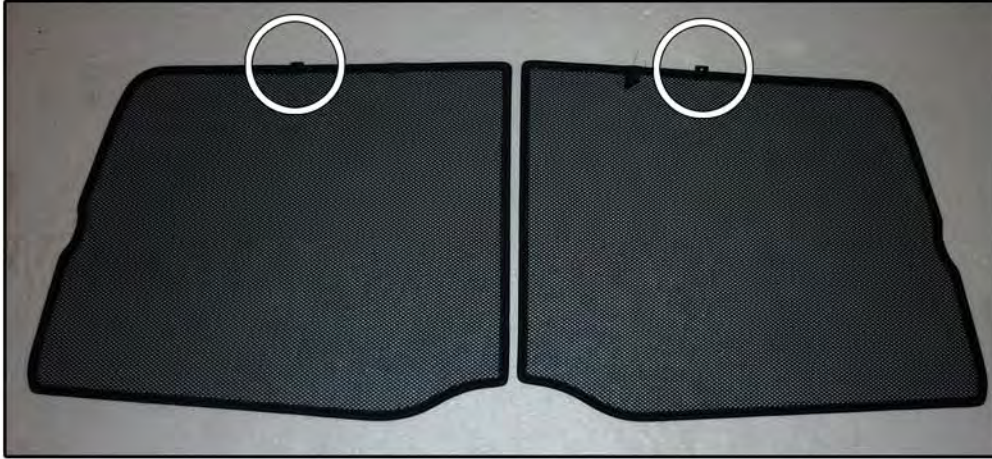

INSTALLATION INSTRUCTIONS

Renault Clio 5dr

REN-CLIO-5-A

COMPONENTS INCLUDED

SHADES

SIDE WINDOWS X2

TAILGATE WINDOW X2

FIXING CLIPS

X2

X4

X2

SIDE SHADE INSTALLATION

SIDE SHADE INSTALLATION

SIDE SHADE INSTALLATION

TAILGATE SHADE INSTALLATION

TAILGATE SHADE INSTALLATION