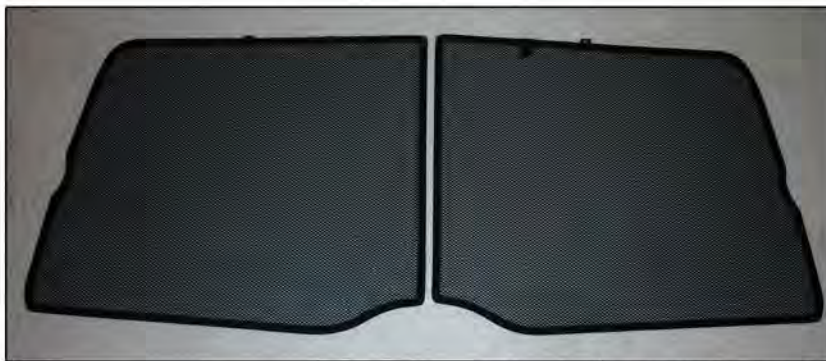

INSTALLATION INSTRUCTIONS

Renault Clio 5dr

REN-CLIO-5-A

COMPONENTS INCLUDED

SHADES

SIDE WINDOWS X2

TAILGATE WINDOW X2

FIXING CLIPS

X2

X4

X2

SIDE SHADE INSTALLATION

SIDE SHADE INSTALLATION

SIDE SHADE INSTALLATION

TAILGATE SHADE INSTALLATION

TAILGATE SHADE INSTALLATION