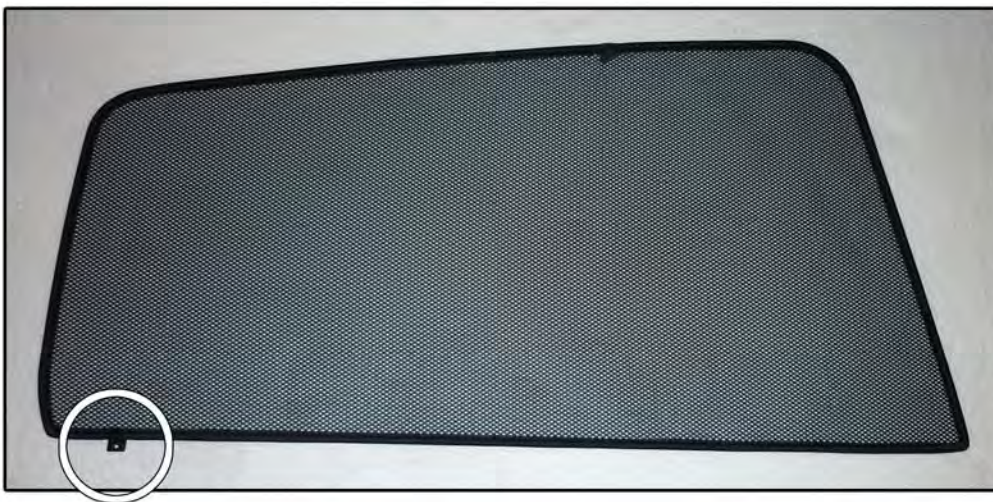

INSTALLATION INSTRUCTIONS

Renault Clio 5dr

REN-CLIO-5-A

COMPONENTS INCLUDED

SHADES

SIDE WINDOWS X2

TAILGATE WINDOW X2

FIXING CLIPS

X2

X4

X2

SIDE SHADE INSTALLATION

SIDE SHADE INSTALLATION

SIDE SHADE INSTALLATION

TAILGATE SHADE INSTALLATION

TAILGATE SHADE INSTALLATION