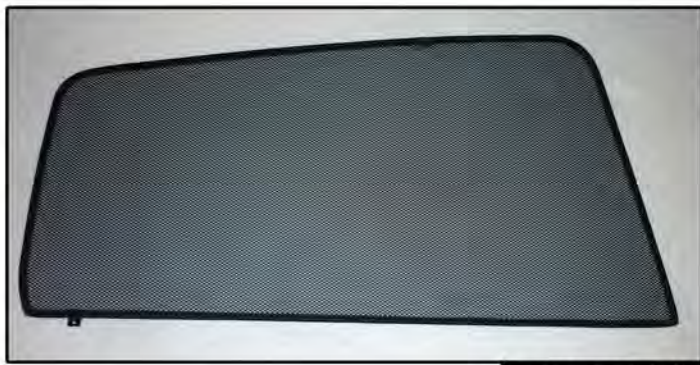

INSTALLATION INSTRUCTIONS

Renault Clio 5dr

REN-CLIO-5-A

COMPONENTS INCLUDED

SHADES

SIDE WINDOWS X2

TAILGATE WINDOW X2

FIXING CLIPS

X2

X4

X2

SIDE SHADE INSTALLATION

SIDE SHADE INSTALLATION

SIDE SHADE INSTALLATION

TAILGATE SHADE INSTALLATION

TAILGATE SHADE INSTALLATION