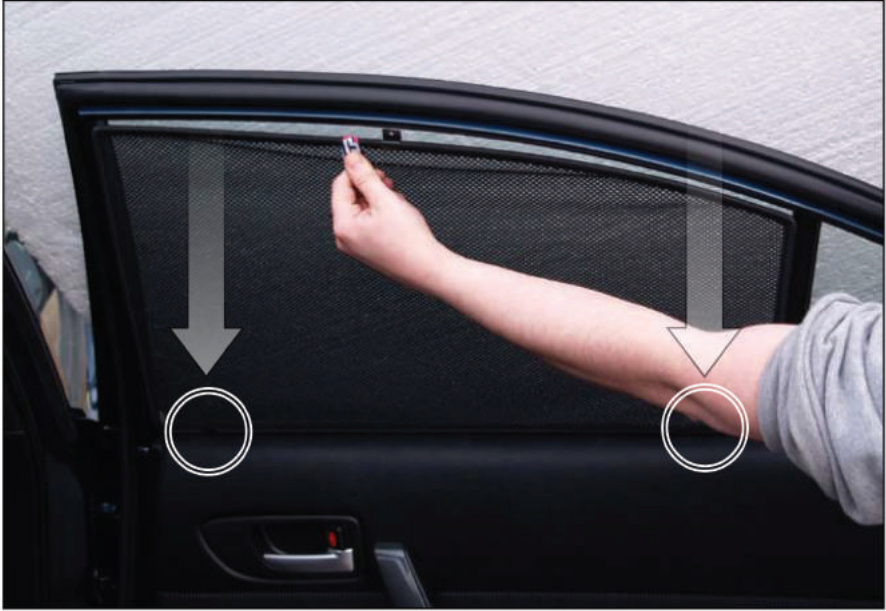

Installation

MAZDA 6 5DR

MAZ-6-5-A

SIDE SHADE INSTALLATION