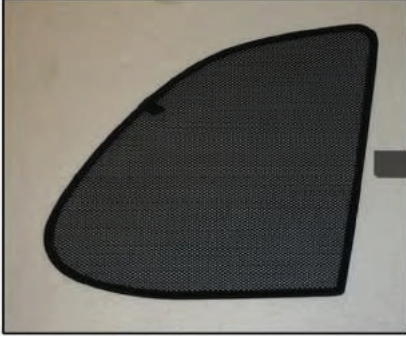

Installation

PORSCHE CAYENNE 5DR

POR-CAYE-5-A

PORT SHADE INSTALLATION

x2