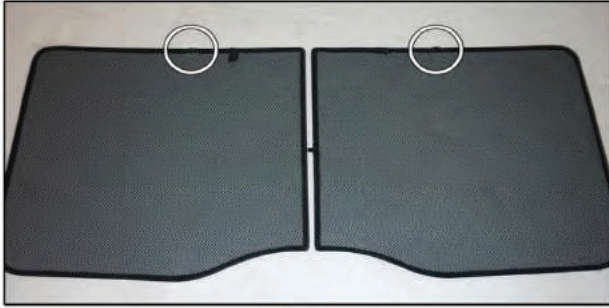

Installation

PORSCHE CAYENNE 5DR

POR-CAYE-5-A

TAILGATE SHADE INSTALLATION