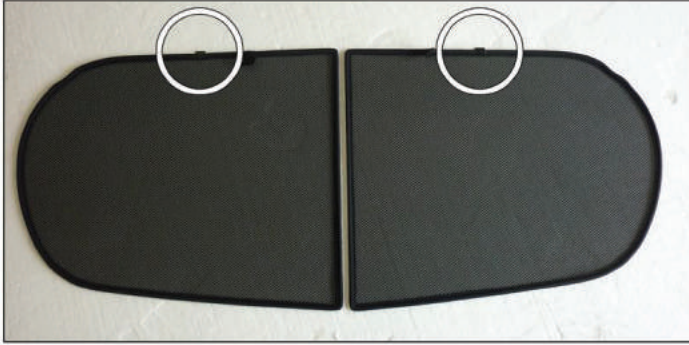

Installation

FORD FIESTA 5DR

FOR-FIES-5-B

TAILGATE SHADE INSTALLATION