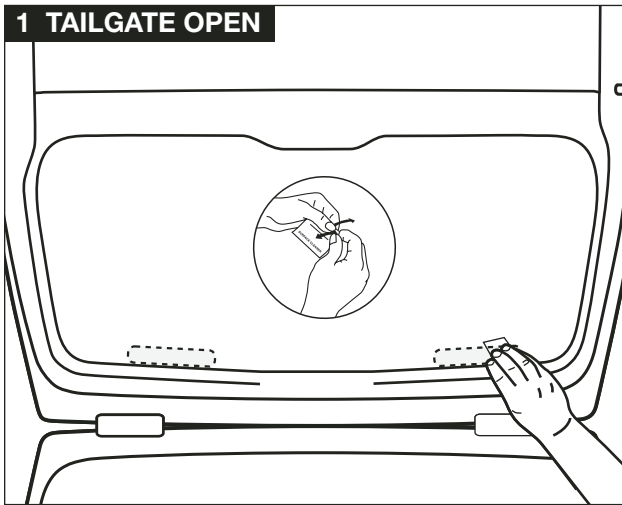

156 SPORTWAGON - SUN BLIND INSTALLATION INSTRUCTIONS

PART NUMBER:

46002933

VEHICLE DESCRIPTION:

156 SPORTWAGON SUNBLINDS

HARDWARE KIT

Warning

Read these fitting instructions carefully before you start the installation. Rear passenger windows must not be lowered more than 1/3 whilst the blinds are fitted and the vehicle is in motion. Blinds must not be used during the hours of darkness. On installation care must be taken not to scratch any paintwork with clips.

156 SPORTWAGON - SUN BLIND INSTALLATION INSTRUCTIONS

WARNING:

Read these fitting instructions carefully before you start the installation. Rear passenger windows must not be lowered more than 1/3 whilst the blinds are fitted and the vehicle is in motion. On installation care must be taken not to scratch any paintwork with clips.