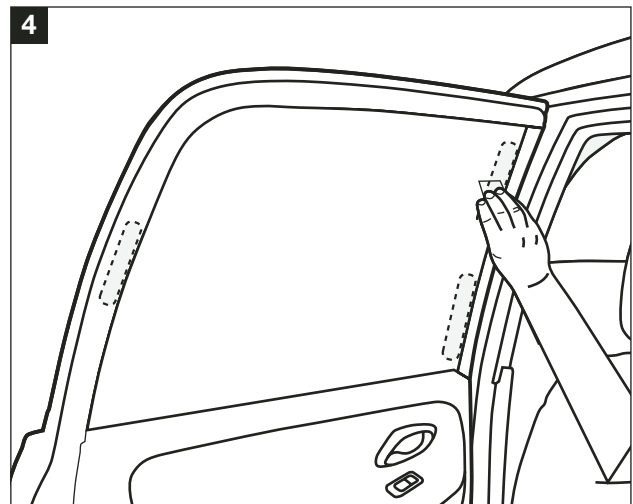

156 SPORTWAGON - SUN BLIND INSTALLATION INSTRUCTIONS

PART NUMBER:

46002933

VEHICLE DESCRIPTION:

156 SPORTWAGON SUNBLINDS

HARDWARE KIT

Warning

Read these fitting instructions carefully before you start the installation. Rear passenger windows must not be lowered more than 1/3 whilst the blinds are fitted and the vehicle is in motion. Blinds must not be used during the hours of darkness. On installation care must be taken not to scratch any paintwork with clips.

156 SPORTWAGON - SUN BLIND INSTALLATION INSTRUCTIONS

WARNING:

Read these fitting instructions carefully before you start the installation. Rear passenger windows must not be lowered more than 1/3 whilst the blinds are fitted and the vehicle is in motion. On installation care must be taken not to scratch any paintwork with clips.