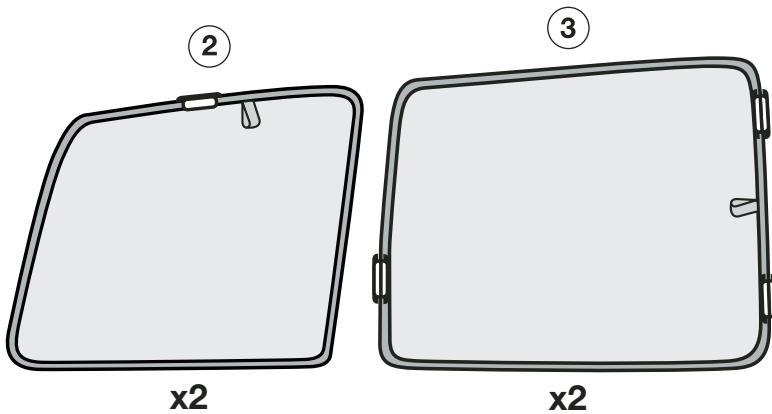

156 SPORTWAGON - SUN BLIND INSTALLATION INSTRUCTIONS

PART NUMBER:

46002933

VEHICLE DESCRIPTION:

156 SPORTWAGON SUNBLINDS

HARDWARE KIT

Warning

Read these fitting instructions carefully before you start the installation. Rear passenger windows must not be lowered more than 1/3 whilst the blinds are fitted and the vehicle is in motion. Blinds must not be used during the hours of darkness. On installation care must be taken not to scratch any paintwork with clips.