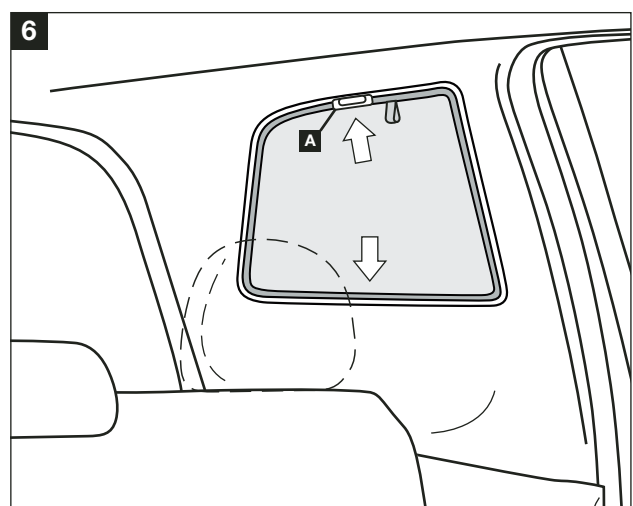

156 SPORTWAGON - SUN BLIND INSTALLATION INSTRUCTIONS

PART NUMBER:

46002933

VEHICLE DESCRIPTION:

156 SPORTWAGON SUNBLINDS

HARDWARE KIT

Warning

Read these fitting instructions carefully before you start the installation. Rear passenger windows must not be lowered more than 1/3 whilst the blinds are fitted and the vehicle is in motion. Blinds must not be used during the hours of darkness. On installation care must be taken not to scratch any paintwork with clips.

156 SPORTWAGON - SUN BLIND INSTALLATION INSTRUCTIONS

WARNING:

Read these fitting instructions carefully before you start the installation. Rear passenger windows must not be lowered more than 1/3 whilst the blinds are fitted and the vehicle is in motion. On installation care must be taken not to scratch any paintwork with clips.