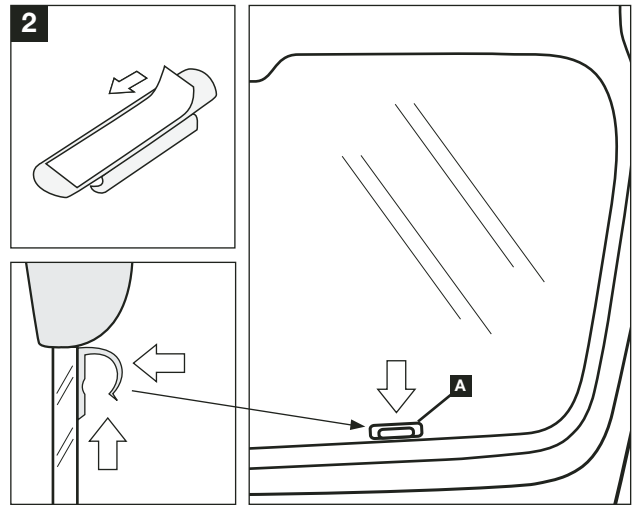

156 SPORTWAGON - SUN BLIND INSTALLATION INSTRUCTIONS

PART NUMBER:

46002933

VEHICLE DESCRIPTION:

156 SPORTWAGON SUNBLINDS

HARDWARE KIT

Warning

Read these fitting instructions carefully before you start the installation. Rear passenger windows must not be lowered more than 1/3 whilst the blinds are fitted and the vehicle is in motion. Blinds must not be used during the hours of darkness. On installation care must be taken not to scratch any paintwork with clips.

156 SPORTWAGON - SUN BLIND INSTALLATION INSTRUCTIONS

WARNING:

Read these fitting instructions carefully before you start the installation. Rear passenger windows must not be lowered more than 1/3 whilst the blinds are fitted and the vehicle is in motion. On installation care must be taken not to scratch any paintwork with clips.