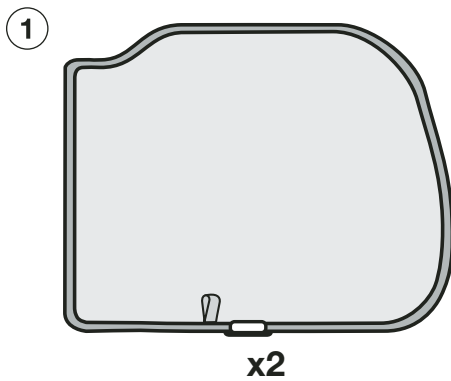

156 SPORTWAGON - SUN BLIND INSTALLATION INSTRUCTIONS

PART NUMBER:

46002933

VEHICLE DESCRIPTION:

156 SPORTWAGON SUNBLINDS

HARDWARE KIT

Warning

Read these fitting instructions carefully before you start the installation. Rear passenger windows must not be lowered more than 1/3 whilst the blinds are fitted and the vehicle is in motion. Blinds must not be used during the hours of darkness. On installation care must be taken not to scratch any paintwork with clips.