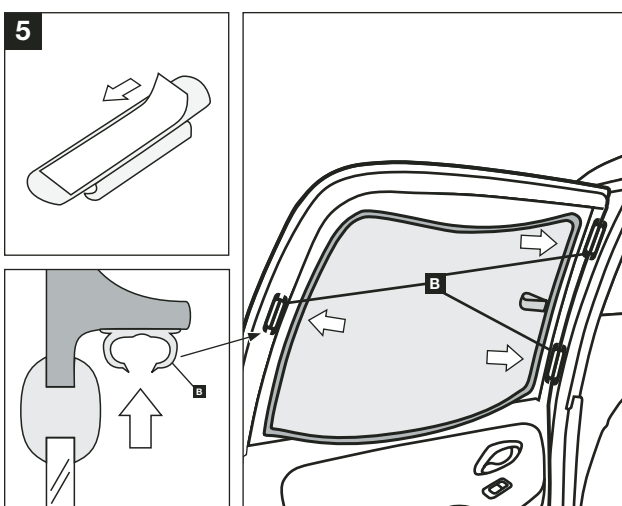

156 SPORTWAGON - SUN BLIND INSTALLATION INSTRUCTIONS

PART NUMBER:

46002933

VEHICLE DESCRIPTION:

156 SPORTWAGON SUNBLINDS

HARDWARE KIT

Warning

Read these fitting instructions carefully before you start the installation. Rear passenger windows must not be lowered more than 1/3 whilst the blinds are fitted and the vehicle is in motion. Blinds must not be used during the hours of darkness. On installation care must be taken not to scratch any paintwork with clips.

156 SPORTWAGON - SUN BLIND INSTALLATION INSTRUCTIONS

WARNING:

Read these fitting instructions carefully before you start the installation. Rear passenger windows must not be lowered more than 1/3 whilst the blinds are fitted and the vehicle is in motion. On installation care must be taken not to scratch any paintwork with clips.