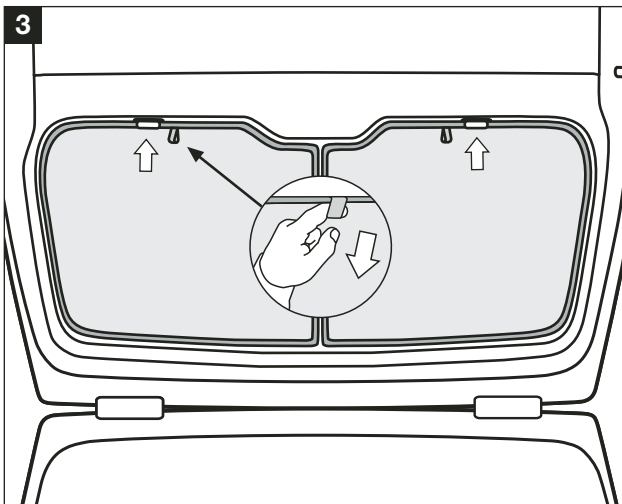

156 SPORTWAGON - SUN BLIND INSTALLATION INSTRUCTIONS

PART NUMBER:

46002933

VEHICLE DESCRIPTION:

156 SPORTWAGON SUNBLINDS

HARDWARE KIT

Warning

Read these fitting instructions carefully before you start the installation. Rear passenger windows must not be lowered more than 1/3 whilst the blinds are fitted and the vehicle is in motion. Blinds must not be used during the hours of darkness. On installation care must be taken not to scratch any paintwork with clips.

156 SPORTWAGON - SUN BLIND INSTALLATION INSTRUCTIONS

WARNING:

Read these fitting instructions carefully before you start the installation. Rear passenger windows must not be lowered more than 1/3 whilst the blinds are fitted and the vehicle is in motion. On installation care must be taken not to scratch any paintwork with clips.