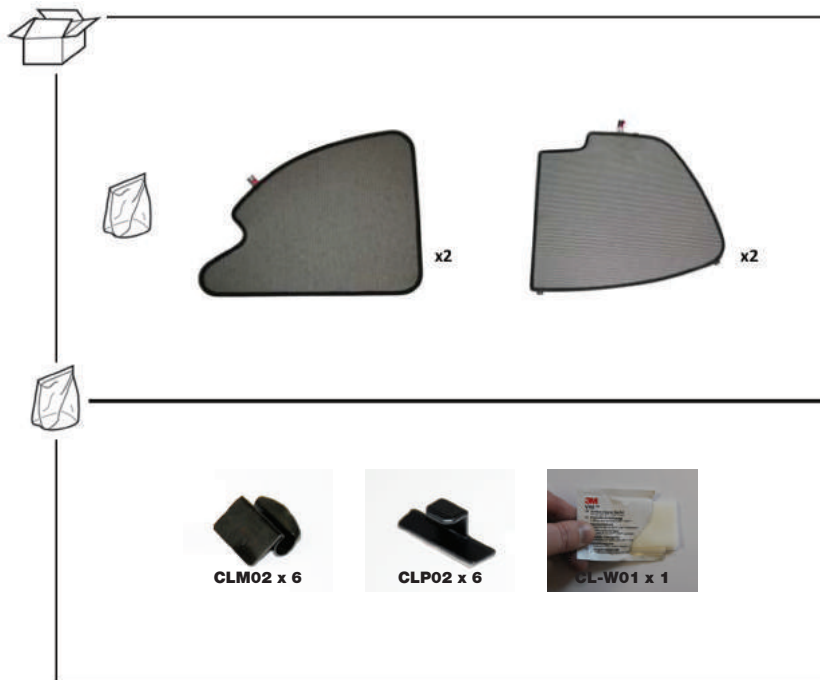

Installation Manual

FORD KA 3DR

FOR-KA-3-A

COMPONENTS INCLUDED

Installation

FORD KA 3DR

FOR-KA-3-A

Repeat on other side window

Installation

FORD KA 3DR

FOR-KA-3-A

Apply to both rear shades

Repeat steps 1, 2, 3