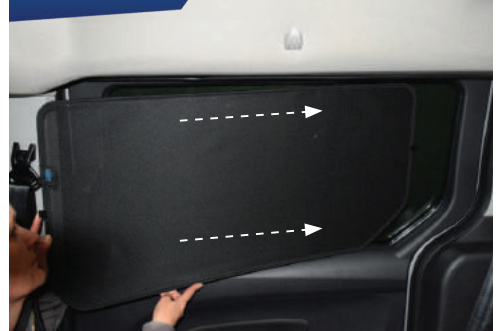

Side Shade Installation

FORD TOURNEO CONNECT 5DR
FOR-TRAC-5-A

COMPONENTS NEEDED:

STEP #1

ATTACH CLIPS ON SHADE EDGES

STEP #2

POSITION THE SIDE SHADE

STEP #3

INSERT CLIPS INSIDE WEATHERSTRIP

STEP #4

ENSURE SECURELY FITTED IN PLACE

CAR
SHADES

Quarter Light Shade Installation

FORD TOURNEO CONNECT 5DR
FOR-TRAC-5-A

COMPONENTS NEEDED:

STEP #1