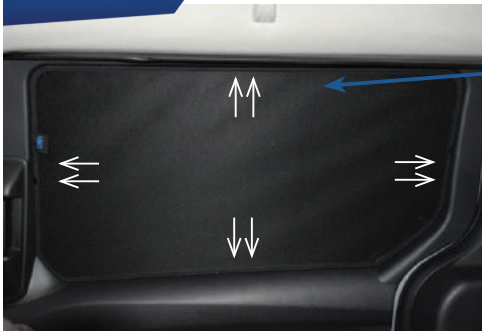

Side Shade Installation

FORD TOURNEO CONNECT 5DR
FOR-TRAC-5-A

COMPONENTS NEEDED:

STEP #1

ATTACH CLIPS ON SHADE EDGES

STEP #2

POSITION THE SIDE SHADE

STEP #3

INSERT CLIPS INSIDE WEATHERSTRIP

STEP #4

ENSURE SECURELY FITTED IN PLACE

CAR
SHADES

Quarter Light Shade Installation

FORD TOURNEO CONNECT 5DR
FOR-TRAC-5-A

COMPONENTS NEEDED:

STEP #1

ATTACH CLIPS ON SHADE EDGES

STEP #2

INSERT CLIPS BEHIND INTERIOR TRIM

STEP #3

ENSURE SECURELY FITTED IN PLACE

Rear Shade Installation

FORD TOURNEO CONNECT 5DR
FOR-TRAC-5-A

COMPONENTS NEEDED: