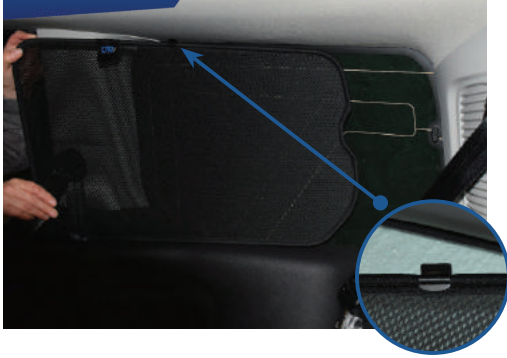

INSERT CLIPS INSIDE WEATHERSTRIP

STEP #4

ENSURE SECURELY FITTED IN PLACE

CAR
SHADES

Quarter Light Shade Installation

FORD TOURNEO CONNECT 5DR
FOR-TRAC-5-A

COMPONENTS NEEDED:

STEP #1

ATTACH CLIPS ON SHADE EDGES

STEP #2

INSERT CLIPS BEHIND INTERIOR TRIM

STEP #3

ENSURE SECURELY FITTED IN PLACE

Rear Shade Installation

FORD TOURNEO CONNECT 5DR
FOR-TRAC-5-A

COMPONENTS NEEDED: