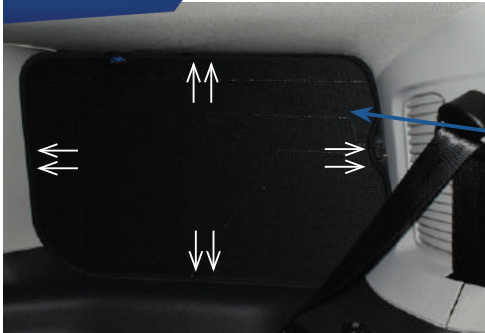

INSERT CLIPS INSIDE WEATHERSTRIP

STEP #4

ENSURE SECURELY FITTED IN PLACE

CAR
SHADES

Quarter Light Shade Installation

FORD TOURNEO CONNECT 5DR
FOR-TRAC-5-A

COMPONENTS NEEDED:

STEP #1

ATTACH CLIPS ON SHADE EDGES

STEP #2

INSERT CLIPS BEHIND INTERIOR TRIM

STEP #3

ENSURE SECURELY FITTED IN PLACE

Rear Shade Installation

FORD TOURNEO CONNECT 5DR
FOR-TRAC-5-A

COMPONENTS NEEDED:

STEP #1

ATTACH CLIPS ON SHADE EDGES

STEP #2

POSITION THE REAR SHADE

STEP #3

INSERT CLIPS BEHIND INTERIOR TRIM

STEP #4

REPEAT THE PROCESS ON OTHER SHADE