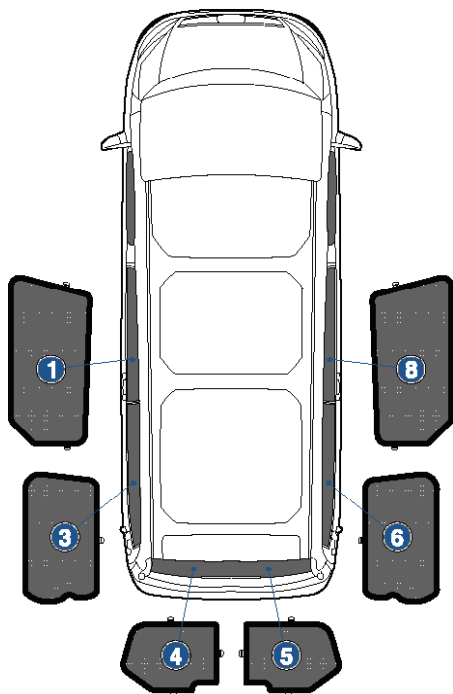

Installation Manual

FORD TOURNEO CONNECT 5DR
FOR-TRAC-5-A

COMPONENTS INCLUDED

SHADES

FIXING CLIPS

CL-M02 x 4

CL-M12 x 6

CL-M14 x 1

Side Shade Installation

FORD TOURNEO CONNECT 5DR
FOR-TRAC-5-A

COMPONENTS NEEDED:

STEP #1

ATTACH CLIPS ON SHADE EDGES

STEP #2

POSITION THE SIDE SHADE

STEP #3

INSERT CLIPS INSIDE WEATHERSTRIP

STEP #4

ENSURE SECURELY FITTED IN PLACE

CAR
SHADES

Quarter Light Shade Installation

FORD TOURNEO CONNECT 5DR
FOR-TRAC-5-A

COMPONENTS NEEDED:

STEP #1

ATTACH CLIPS ON SHADE EDGES

STEP #2

INSERT CLIPS BEHIND INTERIOR TRIM

STEP #3

ENSURE SECURELY FITTED IN PLACE

Rear Shade Installation

FORD TOURNEO CONNECT 5DR
FOR-TRAC-5-A

COMPONENTS NEEDED: