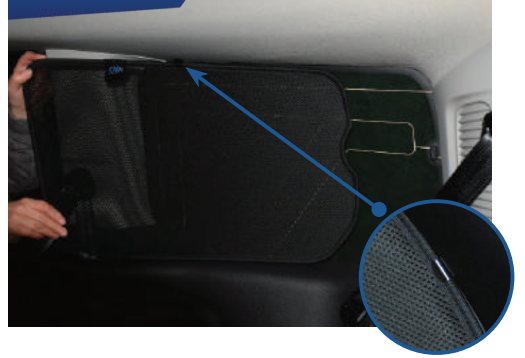

INSERT CLIPS INSIDE WEATHERSTRIP

STEP #4

ENSURE SECURELY FITTED IN PLACE

CAR
SHADES

Quarter Light Shade Installation

FORD TOURNEO CONNECT 5DR
FOR-TRAC-5-A

COMPONENTS NEEDED:

STEP #1

ATTACH CLIPS ON SHADE EDGES

STEP #2

INSERT CLIPS BEHIND INTERIOR TRIM

STEP #3

ENSURE SECURELY FITTED IN PLACE

Rear Shade Installation

FORD TOURNEO CONNECT 5DR
FOR-TRAC-5-A

COMPONENTS NEEDED: