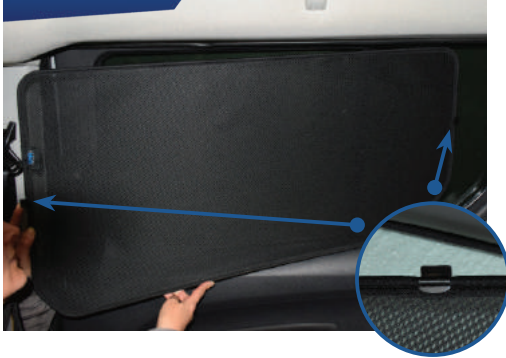

Side Shade Installation

FORD TOURNEO CONNECT 5DR
FOR-TRAC-5-A

COMPONENTS NEEDED:

STEP #1

ATTACH CLIPS ON SHADE EDGES

STEP #2

POSITION THE SIDE SHADE

STEP #3

INSERT CLIPS INSIDE WEATHERSTRIP

STEP #4

ENSURE SECURELY FITTED IN PLACE

CAR
SHADES

Quarter Light Shade Installation

FORD TOURNEO CONNECT 5DR
FOR-TRAC-5-A

COMPONENTS NEEDED:

STEP #1