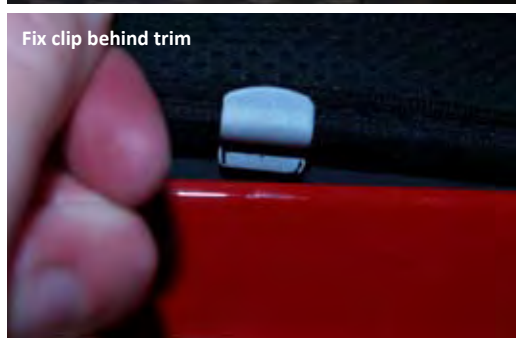

1 Attach shade into window

2 Place into the trim against the window

3 Shade is installed

INSTALLATION INSTRUCTIONS - SEA-IBZ-3-A

1 Attach clip to shade

Apply to both shades

2

Fix clip behind trim