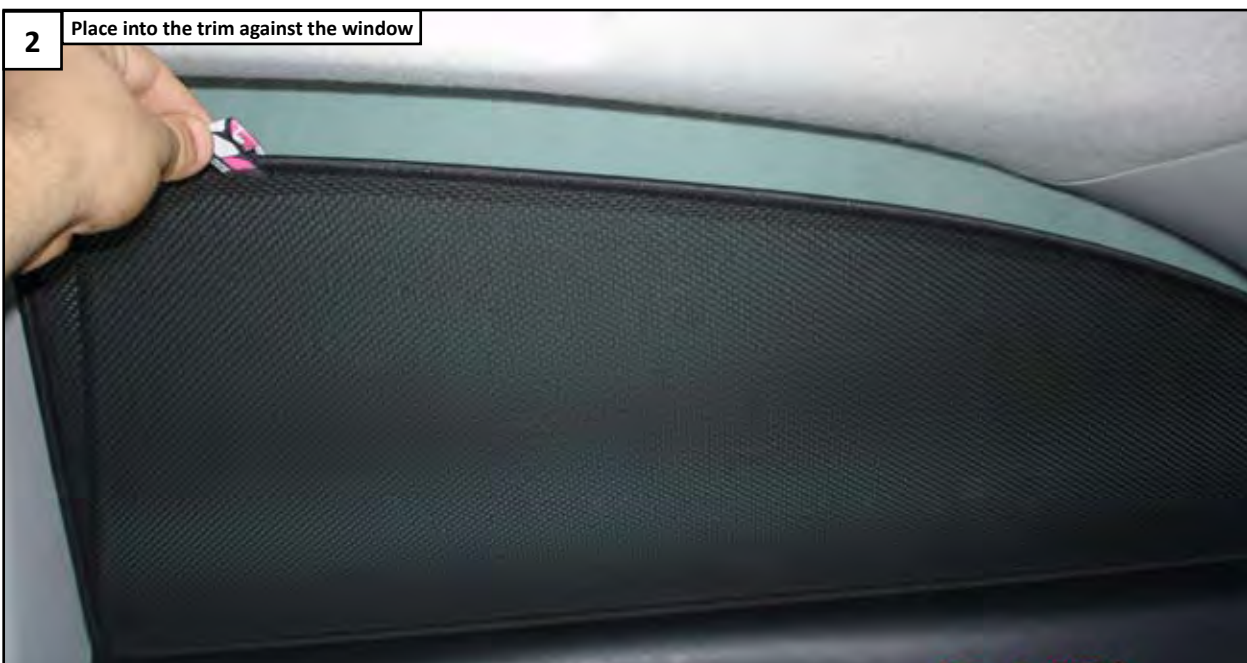

INSTALLATION INSTRUCTIONS

Seat Ibiza 3dr

SEA-IBZ-3-A

Parts List

x2

x2

x2

INSTALLATION INSTRUCTIONS - SEA-IBZ-3-A

1 Attach shade into window

2 Place into the trim against the window

3 Shade is installed

INSTALLATION INSTRUCTIONS - SEA-IBZ-3-A

1 Attach clip to shade

Apply to both shades

2

Fix clip behind trim