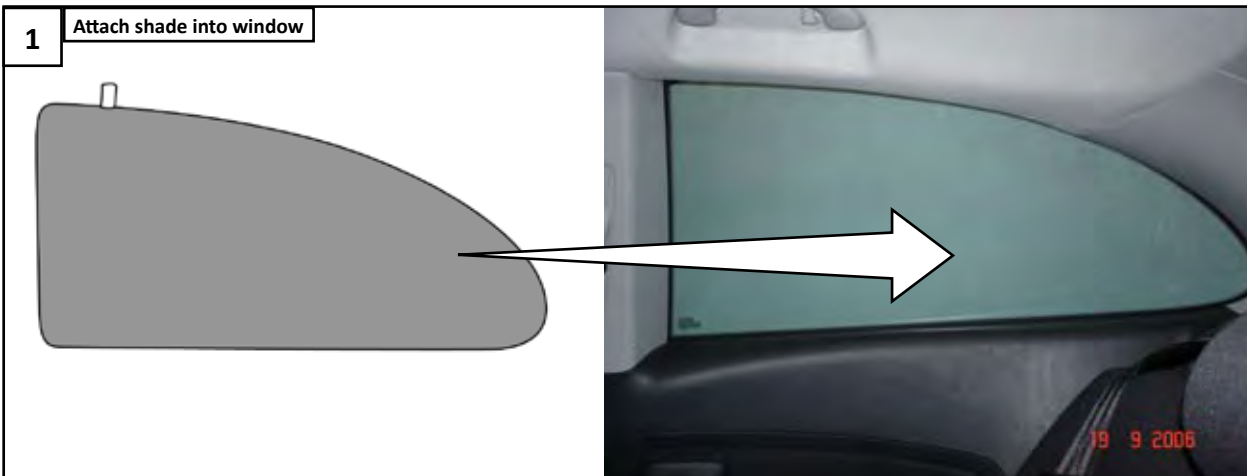

INSTALLATION INSTRUCTIONS

Seat Ibiza 3dr

SEA-IBZ-3-A

Parts List

x2

x2

x2

INSTALLATION INSTRUCTIONS - SEA-IBZ-3-A

1 Attach shade into window

2 Place into the trim against the window

3 Shade is installed

INSTALLATION INSTRUCTIONS - SEA-IBZ-3-A

1 Attach clip to shade

Apply to both shades

2

Fix clip behind trim