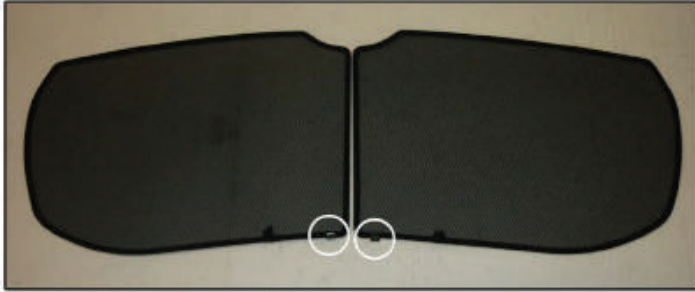

Installation Manual

PEUGEOT 307 3DR
PEU-307-3-A

COMPONENTS INCLUDED

SIDE WINDOW X2

TAILGATE WINDOW X2

CL-P02 x 6

CL-M02 x 2

CL-W01 x 1

Installation

PEUGEOT 307 3DR
PEU-307-3-A

Installation

PEUGEOT 307 3DR
PEU-307-3-A

TAILGATE SHADE INSTALLATION

Installation

PEUGEOT 307 3DR
PEU-307-3-A

TAILGATE SHADE INSTALLATION