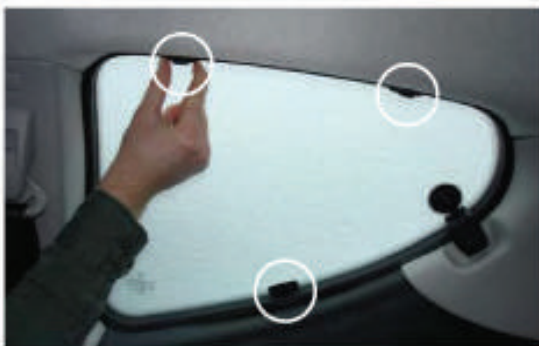

Installation

PEUGEOT 307 3DR
PEU-307-3-A