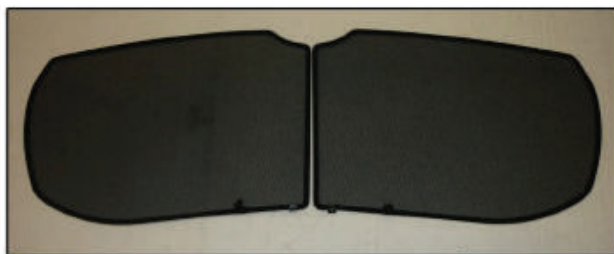

Installation Manual

PEUGEOT 307 3DR
PEU-307-3-A

COMPONENTS INCLUDED

SIDE WINDOW X2

TAILGATE WINDOW X2

CL-P02 x 6

CL-M02 x 2

CL-W01 x 1