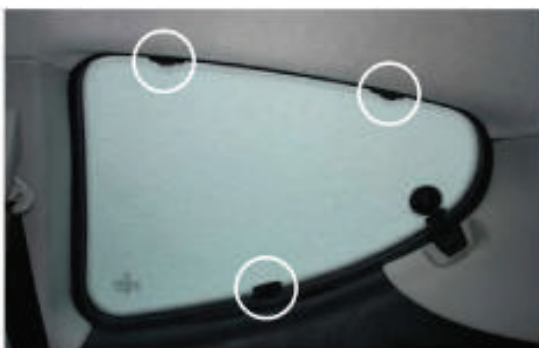

Installation

PEUGEOT 307 3DR
PEU-307-3-A