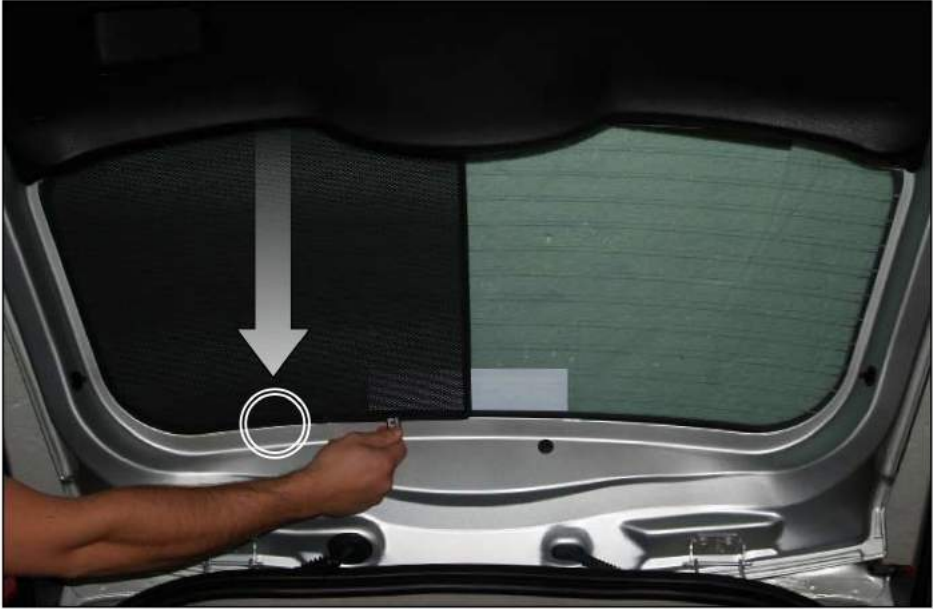

Installation

FORD FIESTA 3DR

FOR-FIES-3-A

REAR SHADE INSTALLATION