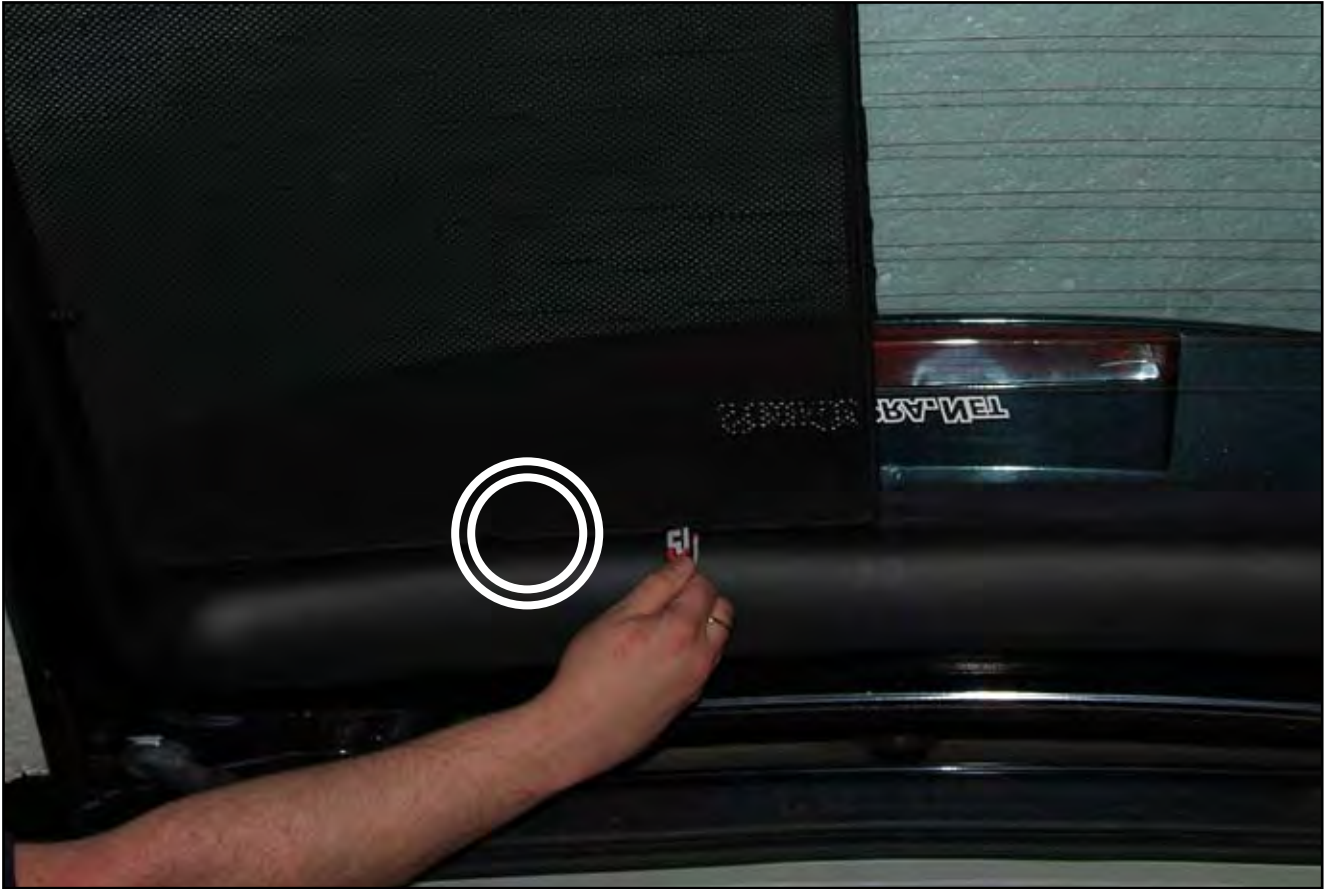

REAR SHADE INSTALLATION