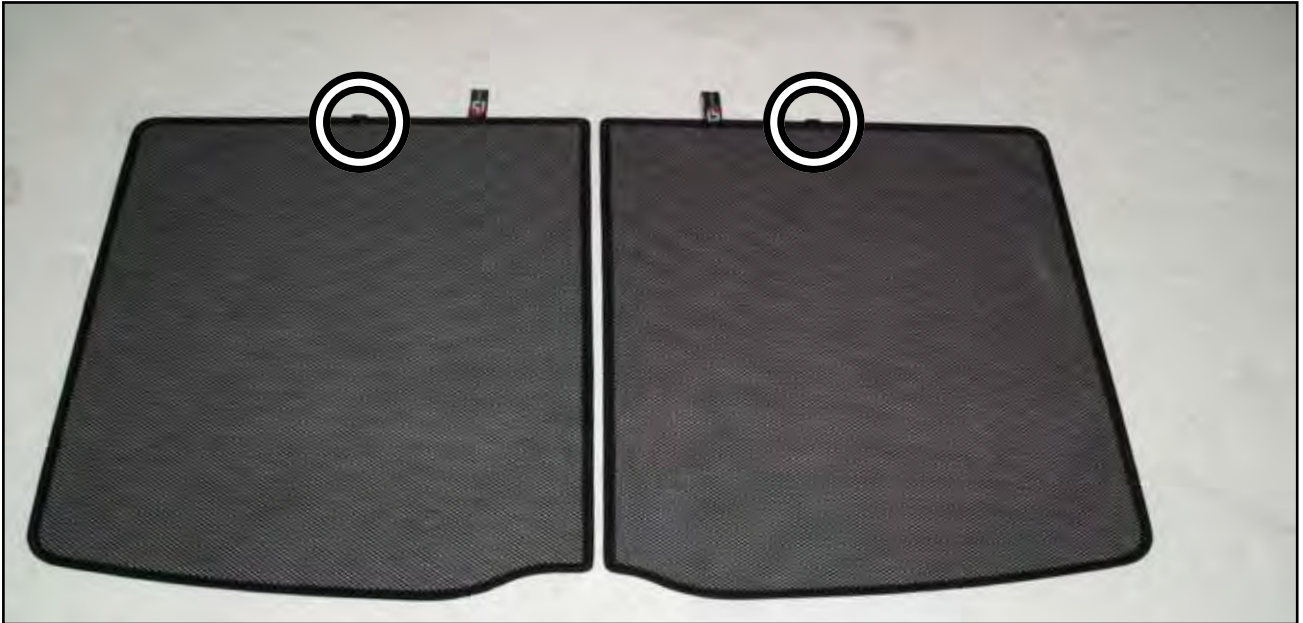

INSTALLATION INSTRUCTIONS

Seat Leon 5dr

SEA-LEON-5-A

COMPONENTS

SHADES

X2

X2

FIXING CLIPS

X4

X2

SIDE SHADE INSTALLATION

X2

SIDE SHADE INSTALLATION

SIDE SHADE INSTALLATION

REAR SHADE INSTALLATION

X2