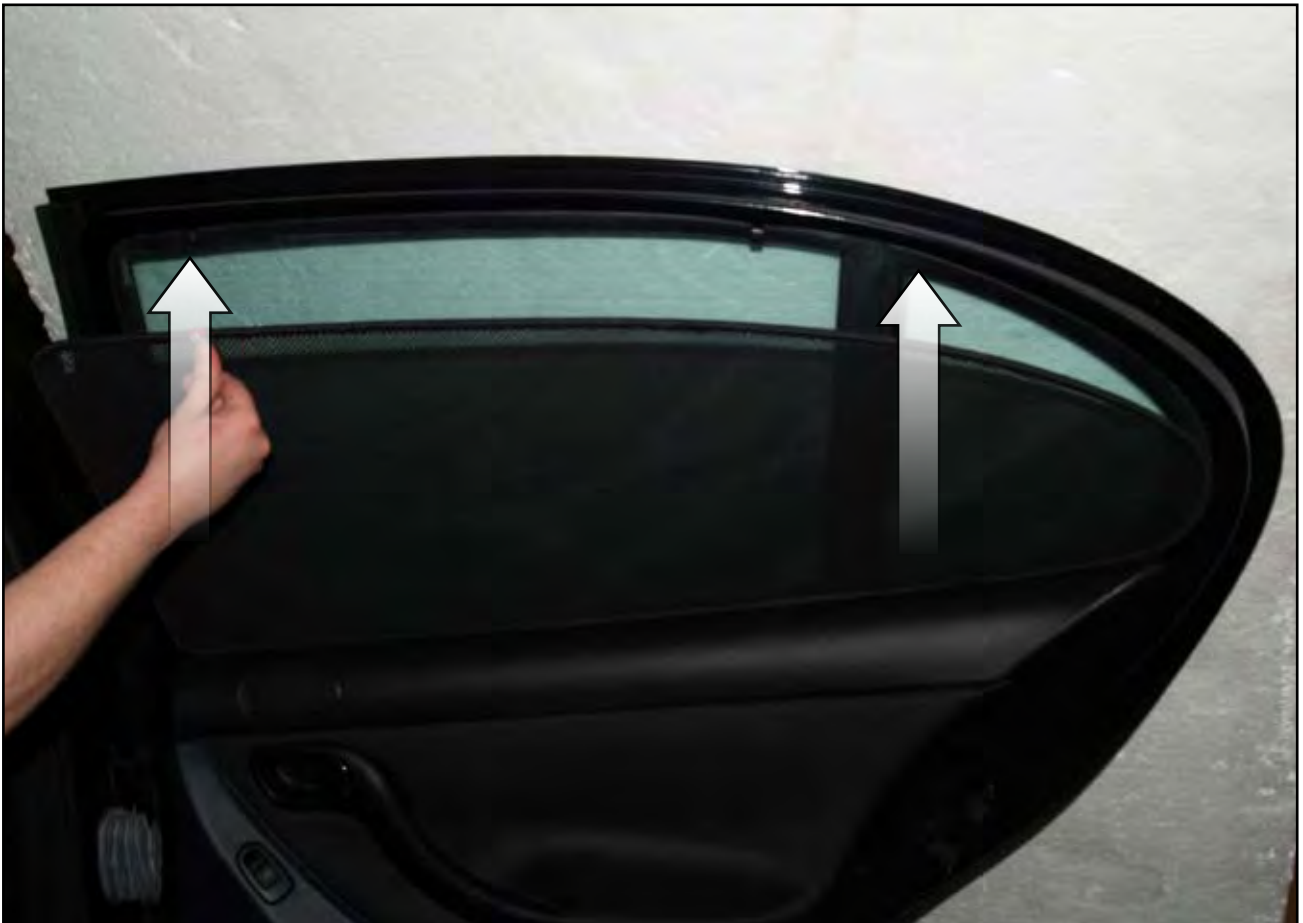

INSTALLATION INSTRUCTIONS

Seat Leon 5dr

SEA-LEON-5-A

COMPONENTS

SHADES

X2

X2

FIXING CLIPS

X4

X2

SIDE SHADE INSTALLATION

X2

SIDE SHADE INSTALLATION

SIDE SHADE INSTALLATION

REAR SHADE INSTALLATION

X2