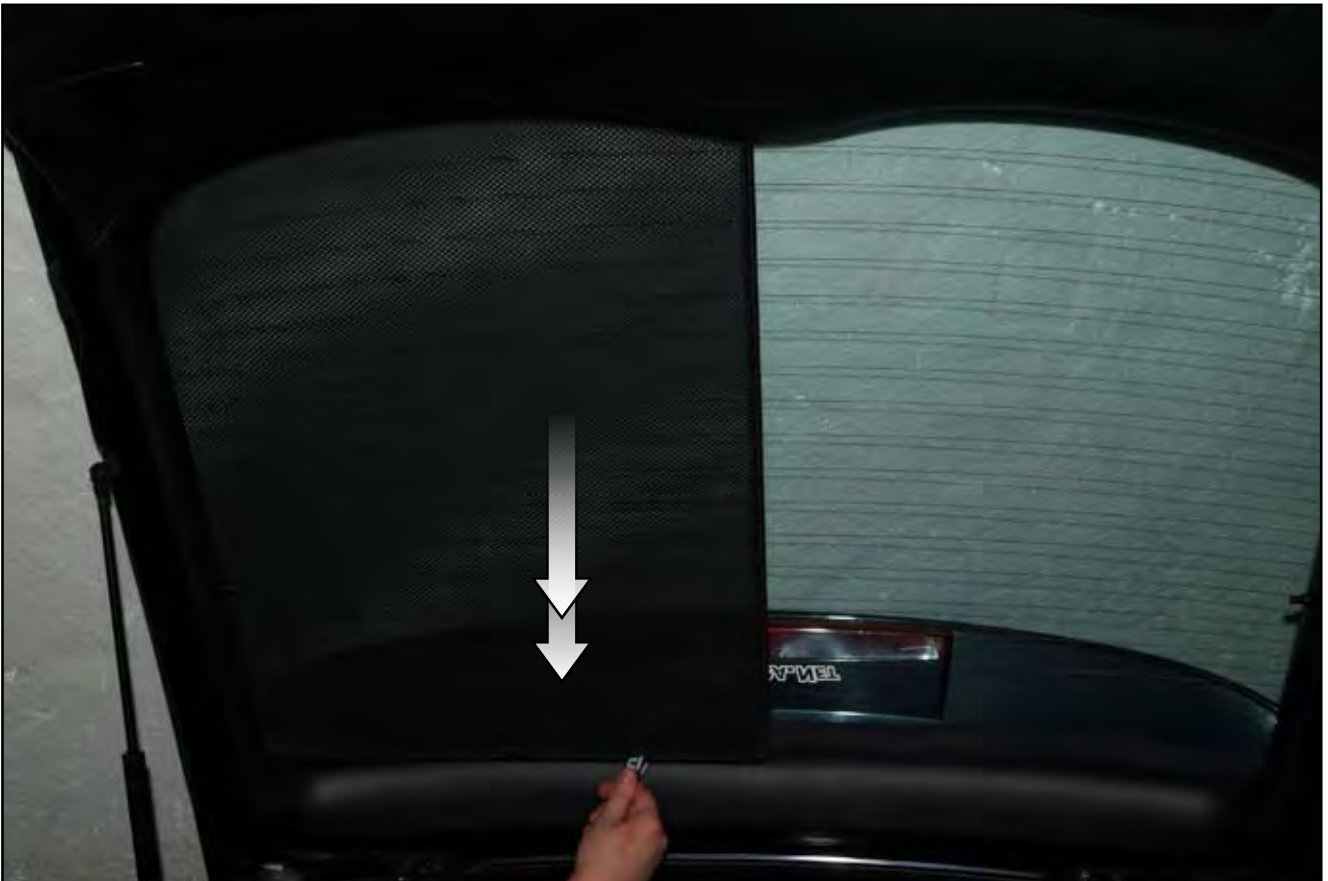

REAR SHADE INSTALLATION