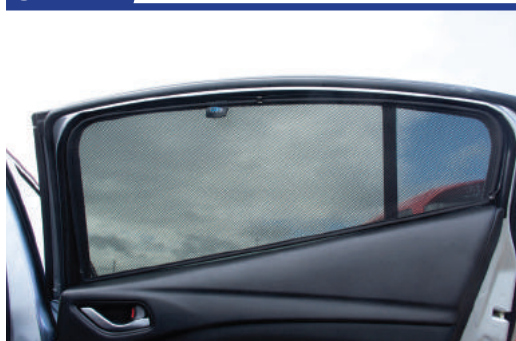

STEP 18

Installation

MAZDA 6 4DR
MAZ-6-4-C

Side Shade Installation

STEP 19

STEP 20

STEP 21

STEP 22