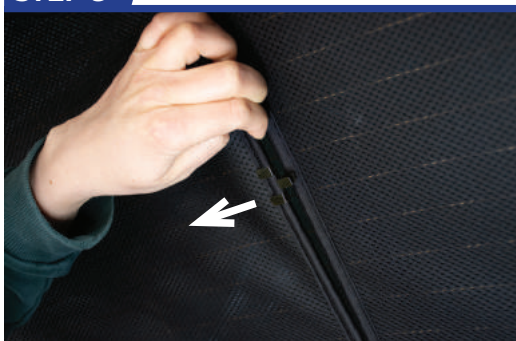

MAZDA 6 4DR

MAZ-6-4-C

Tailgate Shade Installation

STEP 7

Repeat this whole process for the other side

STEP 8

STEP 9

STEP 10