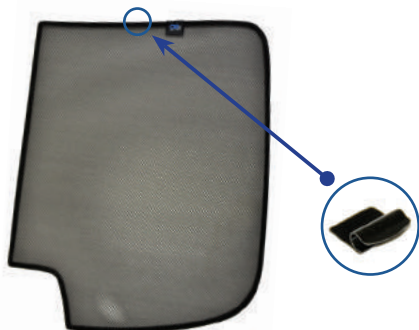

Installation

MAZDA 6 4DR

MAZ-6-4-C

Components Needed

Tailgate Shade Installation

STEP 1