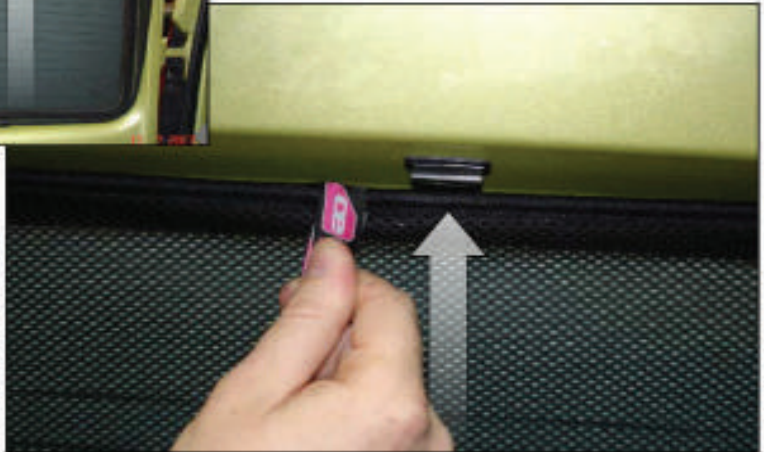

REAR SHADE INSTALLATION