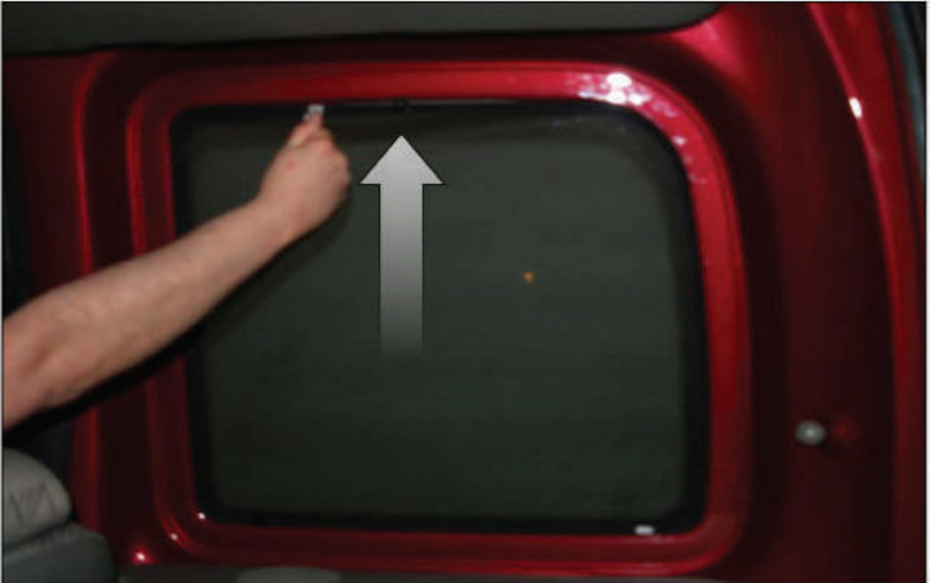

SIDE SHADE INSTALLATION

Installation

RENAULT KANGOO TWIN DOOR 5DR
REN-KANTD-5-A

SIDE SHADE INSTALLATION

Installation

RENAULT KANGOO TWIN DOOR 5DR
REN-KANTD-5-A

SIDE SHADE INSTALLATION

X2

Installation

RENAULT KANGOO TWIN DOOR 5DR
REN-KANTD-5-A

LOAD AREA SHADE INSTALLATION

2.2

Installation

RENAULT KANGOO TWIN DOOR 5DR
REN-KANTD-5-A

LOAD AREA SHADE INSTALLATION

Installation