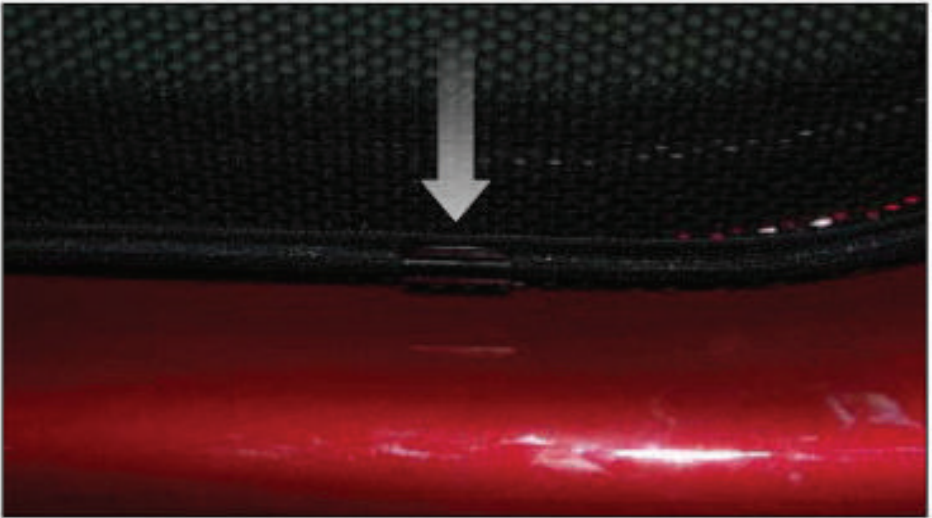

SIDE SHADE INSTALLATION

Installation

RENAULT KANGOO TWIN DOOR 5DR
REN-KANTD-5-A

SIDE SHADE INSTALLATION

Installation

RENAULT KANGOO TWIN DOOR 5DR
REN-KANTD-5-A

SIDE SHADE INSTALLATION

X2