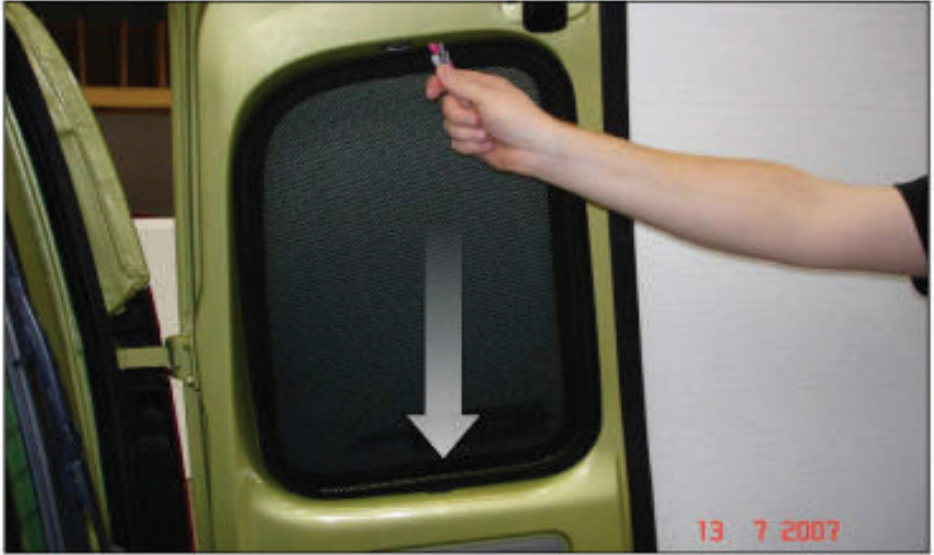

REAR SHADE INSTALLATION

Installation

RENAULT KANGOO TWIN DOOR 5DR
REN-KANTD-5-A

REAR SHADE INSTALLATION

Installation

RENAULT KANGOO TWIN DOOR 5DR
REN-KANTD-5-A

REAR SHADE INSTALLATION