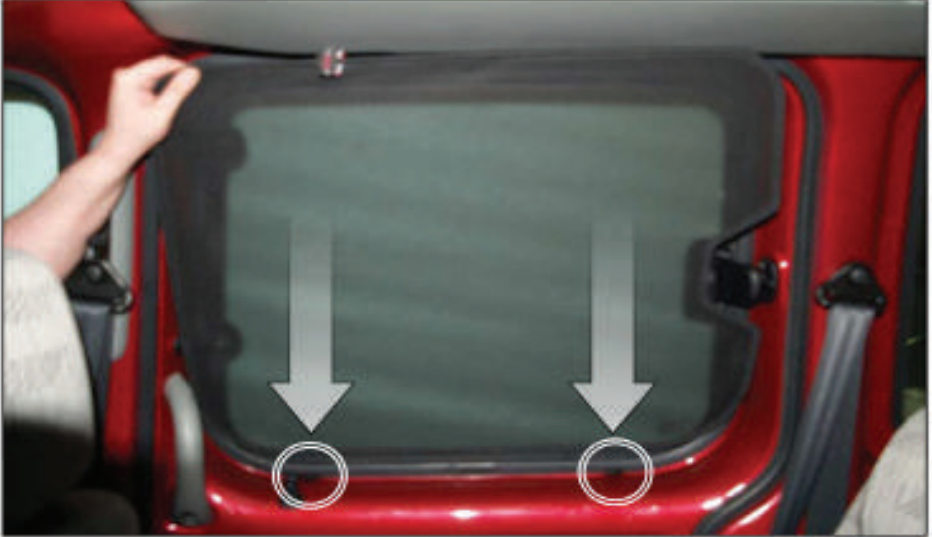

SIDE SHADE INSTALLATION

Installation

RENAULT KANGOO TWIN DOOR 5DR
REN-KANTD-5-A

SIDE SHADE INSTALLATION

Installation

RENAULT KANGOO TWIN DOOR 5DR
REN-KANTD-5-A

SIDE SHADE INSTALLATION

X2