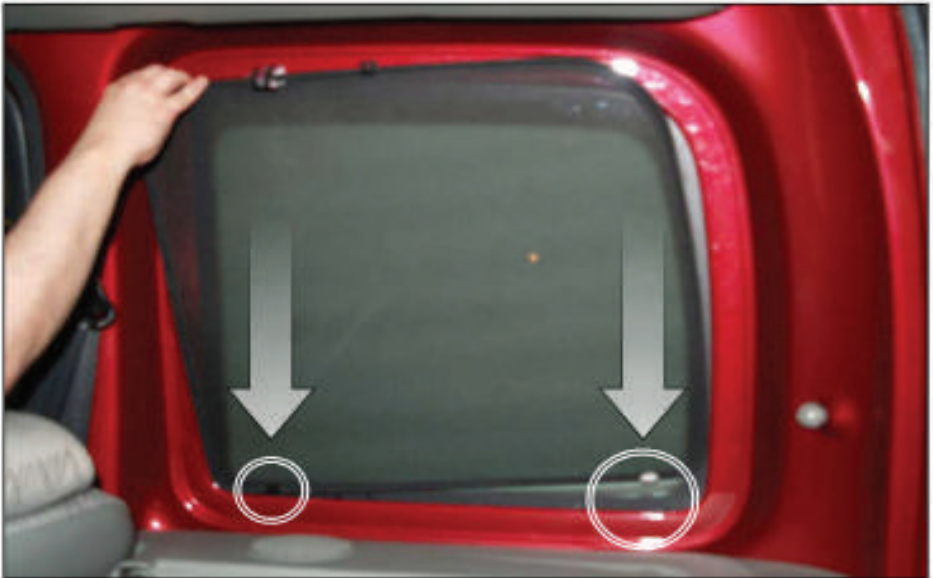

Installation

RENAULT KANGOO TWIN DOOR 5DR
REN-KANTD-5-A

LOAD AREA SHADE INSTALLATION

2.2

Installation

RENAULT KANGOO TWIN DOOR 5DR
REN-KANTD-5-A

LOAD AREA SHADE INSTALLATION

Installation