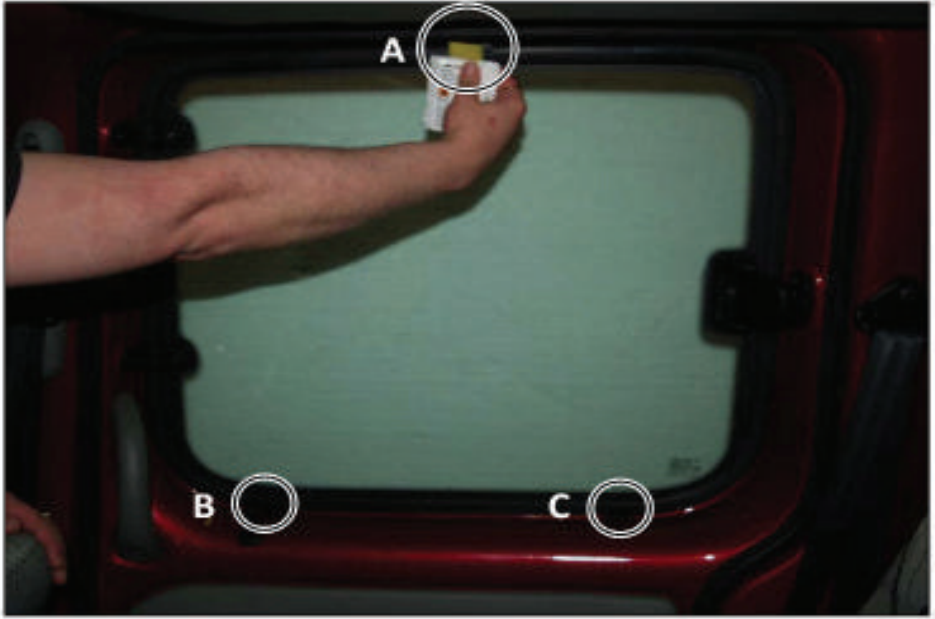

SIDE SHADE INSTALLATION