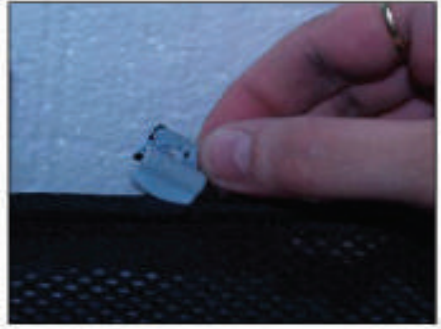

LOAD AREA SHADE INSTALLATION