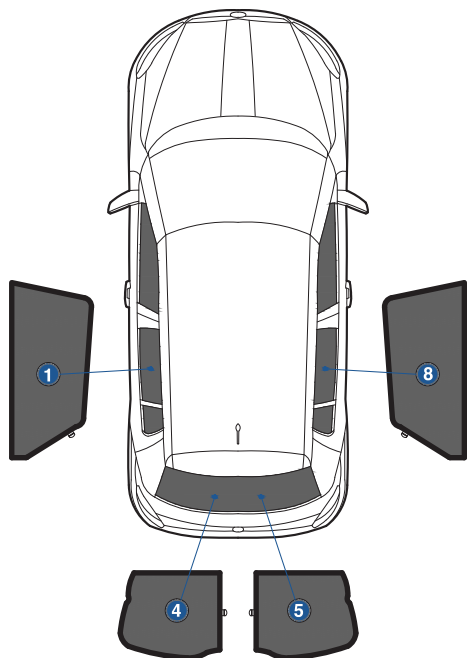

Installation Manual

SKODA FABIA 5DR
SKO-FABI-5-C

COMPONENTS INCLUDED

SHADES

FIXING CLIPS

CL-M02 x 4

CL-M14 x 1

CL-M11 x 6

CL-T01 x 1

Side Shade Installation

SKODA FABIA 5DR
SKO-FABI-5-C

COMPONENTS NEEDED:

STEP #1

INSERT CLIPS INSIDE WEATHERSTRIP

STEP #2

POSITION THE SIDE SHADE