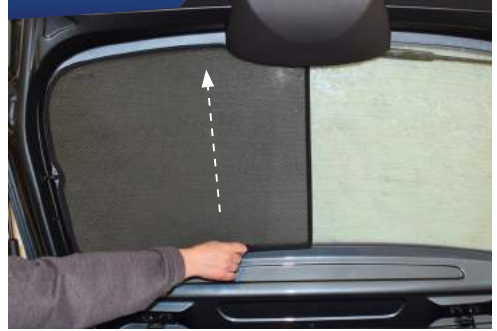

STEP #2

POSITION THE REAR SHADE